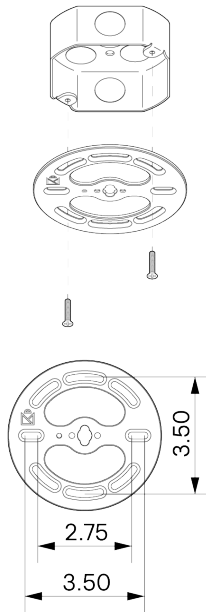

Perforated Arc Dome 08"

CEI-057

MATERIALS

Brass, Glass, Wood

METAL FINISHES

Available in All Standard Metal Finishes

GLASS FINISHES

Clear, Frosted, Matte White, Opal, Smoked

WOOD FINISHES

Available in All Standard Wood Finishes

MOUNTING HARDWARE DIAGRAM

MOUNTING

Universal

WEIGHT

6.5 lb

LAMPING

E26 or E27 Screw Base. Type A Lamps

BULB INCLUDED (120V USA)

Philips 9.5W Bulb

BULB INCLUDED (240V EU)

Tala 4W Globe 240V Bulb

LAMP QUANTITY

1

BRIGHTNESS

1100 Lumens

MAX WATTAGE

15W

DIMMING

Universal