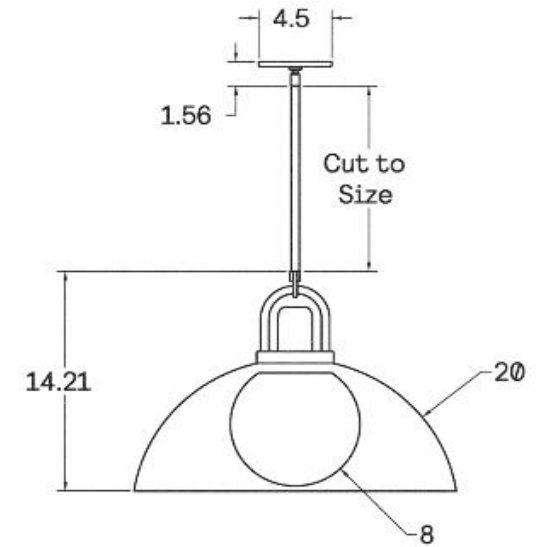

Available in All Standard Wood Finishes

MOUNTING HARDWARE DIAGRAM

LAMPING

E26 or E27 Screw Base. Type A Lamps

BULB INCLUDED (120V USA)

Cree 75W Bulb

MOUNTING

Universal

WEIGHT

16.75 lb

CERTIFICATIONS

CE, Damp Locations, UL and cUL Certified

DIMENSIONAL DRAWING