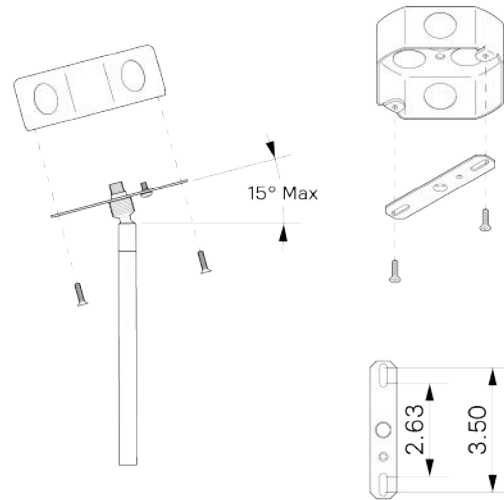

Available in All Standard Wood Finishes

MOUNTING HARDWARE DIAGRAM

LAMPING

E26 or E27 Screw Base. Type A Lamps

BULB INCLUDED (120V USA)

Cree 75W Bulb

MOUNTING

Universal

WEIGHT

16.75 lb

CERTIFICATIONS

CE, Damp Locations, UL and cUL Certified

DIMENSIONAL DRAWING