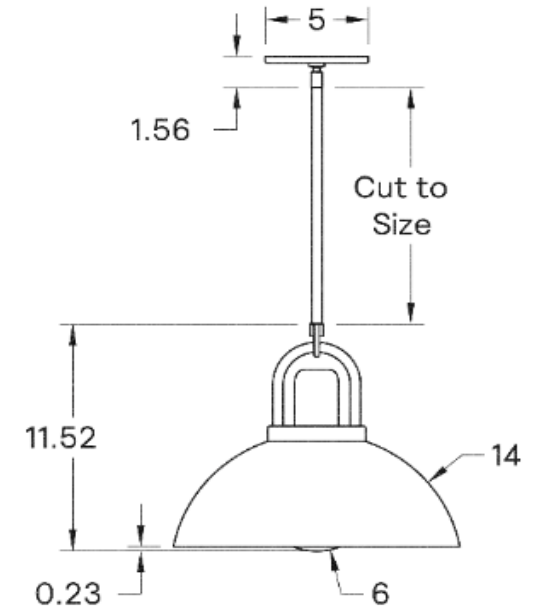

DIMENSIONAL DRAWING

CERTIFICATIONS

CE, Damp Locations, UL and cUL Certified