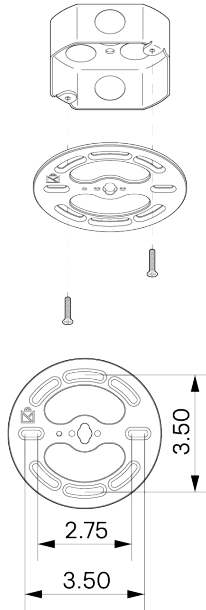

Perforated Arc 14"

ALLIED MAKER

CEI-055

MATERIALS

Brass, Glass, Wood

METAL FINISHES

Available in All Standard Metal Finishes

GLASS FINISHES

Clear, Frosted, Matte White, Opal, Smoked

WOOD FINISHES

Available in All Standard Wood Finishes

MOUNTING HARDWARE DIAGRAM

MOUNTING

Universal

WEIGHT

10.5 lb

LAMPING

E26 or E27 Screw Base. Type A Lamps

BULB INCLUDED (120V USA)

Philips 9.5W Bulb

BULB INCLUDED (240V EU)

Tala 4W Globe 240V Bulb

LAMP QUANTITY

1

BRIGHTNESS

1100 Lumens

MAX WATTAGE

15W

DIMMING

Universal