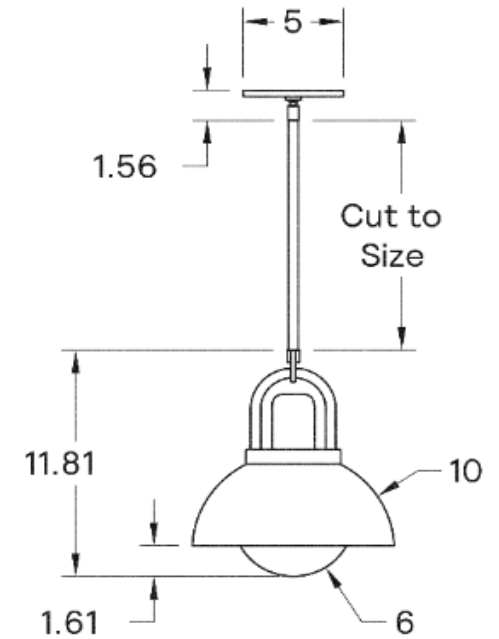

WEIGHT

7.75 lb

LAMPING

E26 or E27 Screw Base. Type A Lamps

BULB INCLUDED (120V USA)

Philips 9.5W Bulb

BULB INCLUDED (240V EU)

Tala 4W Globe 240V Bulb

DIMENSIONAL DRAWING

CERTIFICATIONS

CE, Damp Locations, UL and cUL Certified