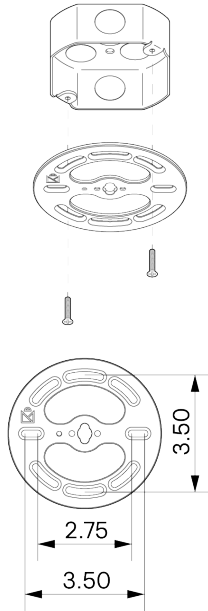

Perforated Arc 10"

CEI-054

MATERIALS

Brass, Glass, Wood

METAL FINISHES

Available in All Standard Metal Finishes

GLASS FINISHES

Clear, Frosted, Matte White, Opal, Smoked

WOOD FINISHES

Available in All Standard Wood Finishes

MOUNTING HARDWARE DIAGRAM

MOUNTING

Universal

WEIGHT

7.75 lb

LAMPING

E26 or E27 Screw Base. Type A Lamps

BULB INCLUDED (120V USA)

Philips 9.5W Bulb

BULB INCLUDED (240V EU)

Tala 4W Globe 240V Bulb

LAMP QUANTITY

1

BRIGHTNESS

1100 Lumens

MAX WATTAGE

15W

DIMMING

Universal