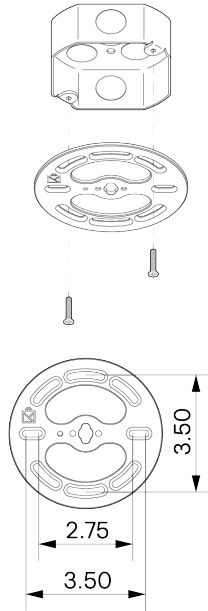

Pearl 1 Pendant

CEI-142

MATERIALS

Alabaster, Brass

METAL FINISHES

Available in All Standard Metal Finishes

GLASS FINISHES

Alabaster

MOUNTING HARDWARE DIAGRAM

MOUNTING

Universal

WEIGHT

6.75 lb

LAMPING

G8 Bi-Pin Base. Type T Lamps

BULB INCLUDED (120V USA)

Emery Allen 7W G8 Bulb

BULB INCLUDED (240V EU)

Emery Allen 7W G8 240V Bulb

LAMP QUANTITY

1

BRIGHTNESS

700 Lumens

MAX WATTAGE