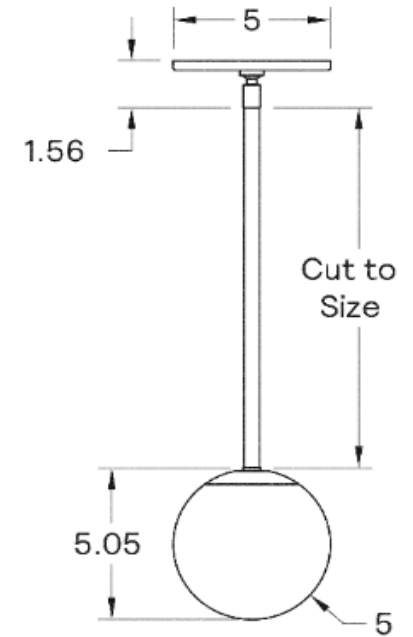

DIMENSIONAL DRAWING

CERTIFICATIONS

CE, Damp Locations, UL
and cUL Certified