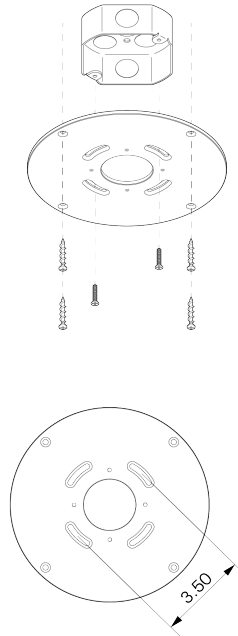

CHA-030

DESCRIPTION

The Monoscope collection is an expression of simple yet richly textured geometry. Hardwood veneer is wrapped over an Aluminum LED core and diffused by borosilicate glass, and brass fittings. These materials are brought together by a skilled artisan to form an incredibly well diffused and bright lighting fixture. Monoscope is not only beautiful but extremely functional. Its light fills the room thanks to the disc shaped shade that illuminates brightly on both sides; bouncing against the ceiling while providing direct illumination below.

MOUNTING

4" Heavy Duty J-Box Only. Rated for 150lb

WEIGHT

99.5 lb

LAMPING

Integrated Low Voltage LED with Driver Included

LAMP QUANTITY

4