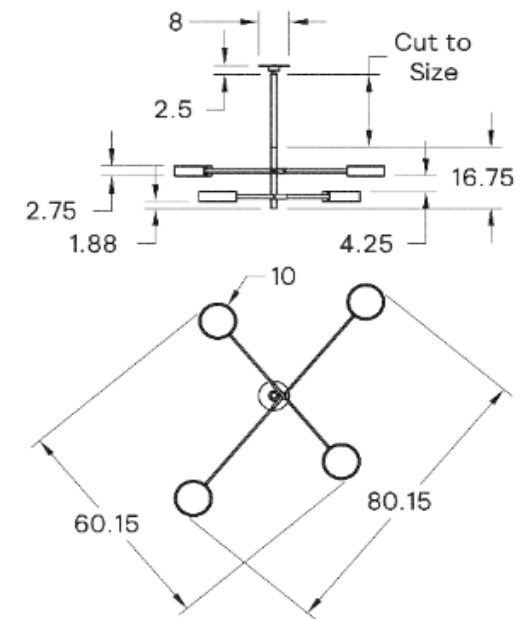

DIMENSIONAL DRAWING

CERTIFICATIONS

CE, Damp Locations, UL and cUL Certified