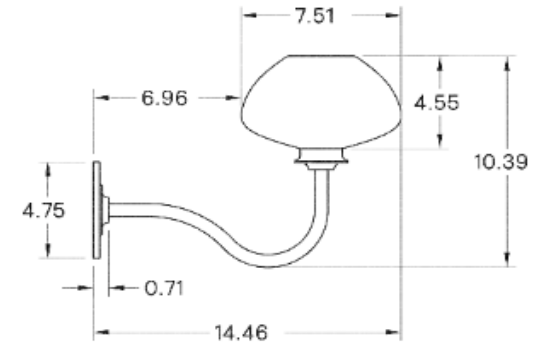

BULB INCLUDED (120V USA)

Tala 5W Globe Bulb

BULB INCLUDED (240V EU)

Tala 5W Globe 240V Bulb

LAMP QUANTITY

1

BRIGHTNESS

275 Lumens

MAX WATTAGE

20W

DIMMING

LED+

DIMENSIONAL DRAWING

MOUNTING

Universal

WEIGHT