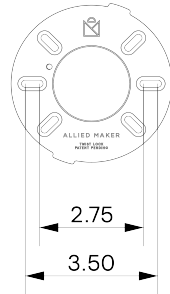

MATERIALS

Brass, Glass

METAL FINISHES

Available in All Standard Metal Finishes

GLASS FINISHES

Clear, Clear to Smoked Gradient, Frosted, Frosted to Smoked Gradient, Matte White, Opal

MOUNTING HARDWARE DIAGRAM

MOUNTING

Universal

WEIGHT

4.25 lb

LAMPING

E12 or E14 Screw Base. Type G16.5 Lamps

BULB INCLUDED (120V USA)

Tala 5W Globe Bulb