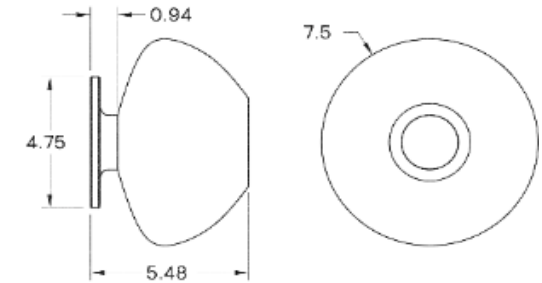

DIMENSIONAL DRAWING

CERTIFICATIONS

CE, Damp Locations, UL and cUL Certified