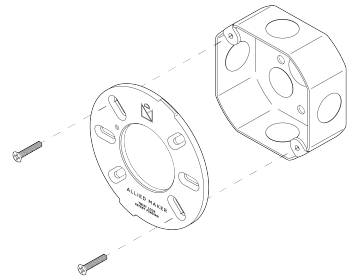

MOUNTING

Universal

WEIGHT

4.25 lb

LAMPING

E12 or E14 Screw Base. Type G16.5 Lamps

BULB INCLUDED (120V USA)

Tala 5W Globe Bulb