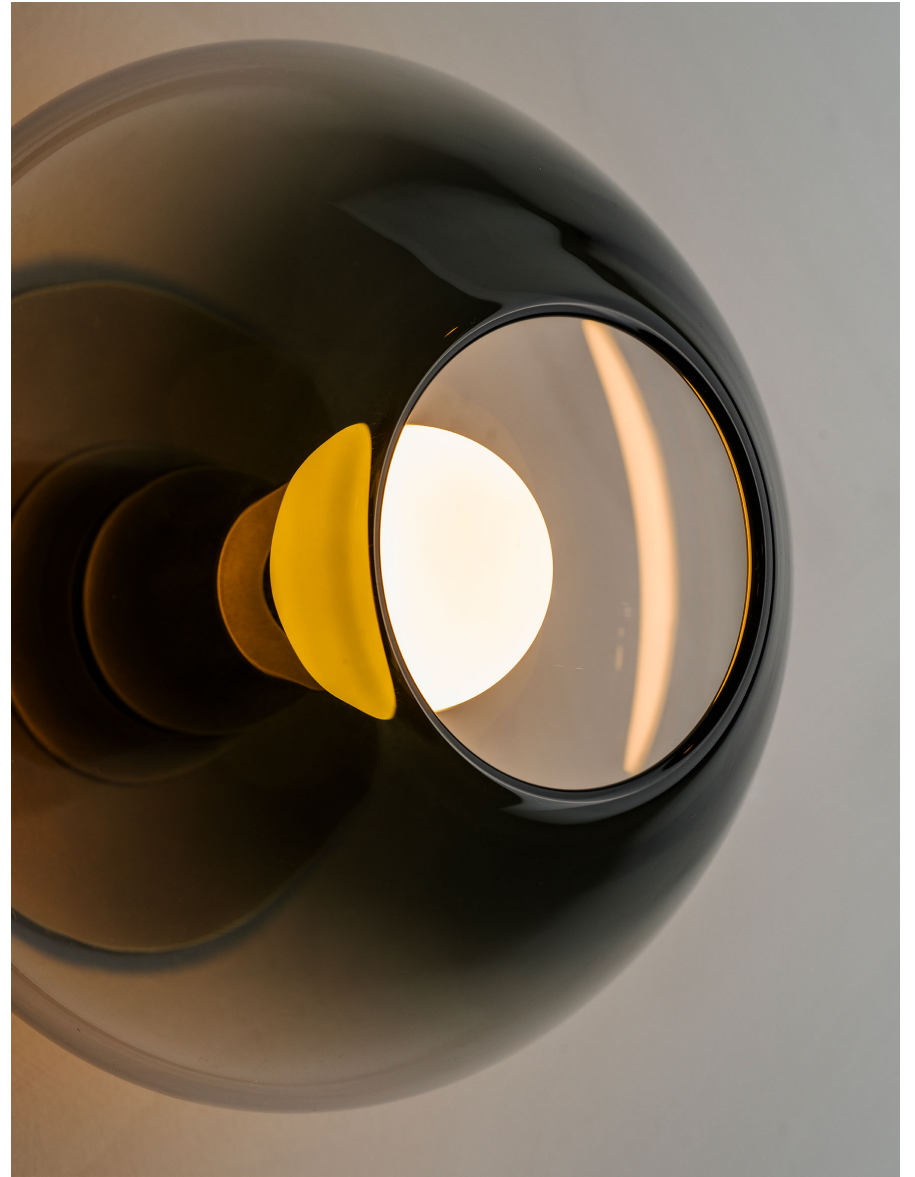

Molten Sconce 7.5"

ALLIED MAKER

WAC-035

SALES@ALLIEDMAKER.COM

(212) 334-7333

81 FRANKLIN ST. NYC

HANDCRAFTED IN USA

Molten Sconce 7.5"

ALLIED MAKER

WAC-035

DESCRIPTION

In collaboration with renowned glass artisan, our latest sconce is inspired by their process. The organic shape and minimal design highlight the beauty of blown glass at the hands of a master.

MATERIALS

Brass, Glass

METAL FINISHES

Available in All Standard Metal Finishes

GLASS FINISHES

Clear, Clear to Smoked Gradient, Frosted, Frosted to Smoked Gradient, Matte White, Opal

MOUNTING HARDWARE DIAGRAM

BULB INCLUDED (240V EU)

Tala 5W Globe 240V Bulb

LAMP QUANTITY

1

BRIGHTNESS

275 Lumens

MAX WATTAGE

40W