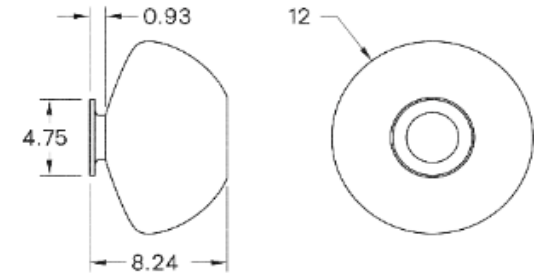

Clear, Clear to Smoked Gradient, Frosted, Frosted to Smoked Gradient, Matte White, Opal

**MOUNTING HARDWARE DIAGRAM**

**LAMPING**

E26 or E27 Screw Base. Type G Lamps

**BULB INCLUDED (120V USA)**

Clear Globe Incandescent 40W Bulb

**BULB INCLUDED (240V EU)**

Sylvania 6W 240V Bulb

**LAMP QUANTITY**

1

**BRIGHTNESS**

320 Lumens

**MAX WATTAGE**

40W

**DIMMING**

Triac

**DIMENSIONAL DRAWING**

**MOUNTING**

Universal

**WEIGHT**

9.75 lb

**CERTIFICATIONS**