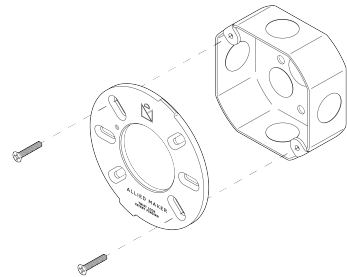

Molten Sconce 12"

  
ALLIED MAKER

WAC-050

**MATERIALS**

Brass, Glass

**METAL FINISHES**

Available in All Standard Metal Finishes

**GLASS FINISHES**

Clear, Clear to Smoked Gradient, Frosted, Frosted to Smoked Gradient, Matte White, Opal

**MOUNTING HARDWARE DIAGRAM**

**LAMPING**

E26 or E27 Screw Base. Type G Lamps

**BULB INCLUDED (120V USA)**

Clear Globe Incandescent 40W Bulb

**BULB INCLUDED (240V EU)**

Sylvania 6W 240V Bulb

**LAMP QUANTITY**

1

**BRIGHTNESS**

320 Lumens

**MAX WATTAGE**

40W

**DIMMING**

Triac

**DIMENSIONAL DRAWING**

**MOUNTING**

Universal

**WEIGHT**

9.75 lb

**CERTIFICATIONS**