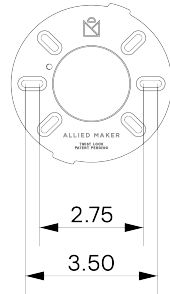

Molten Sconce 12"

  
ALLIED MAKER

WAC-050

**MATERIALS**

Brass, Glass

**METAL FINISHES**

Available in All Standard Metal Finishes

**GLASS FINISHES**

Clear, Clear to Smoked Gradient, Frosted, Frosted to Smoked Gradient, Matte White, Opal

**MOUNTING HARDWARE DIAGRAM**

**LAMPING**

E26 or E27 Screw Base. Type G Lamps

**BULB INCLUDED (120V USA)**

Clear Globe Incandescent 40W Bulb