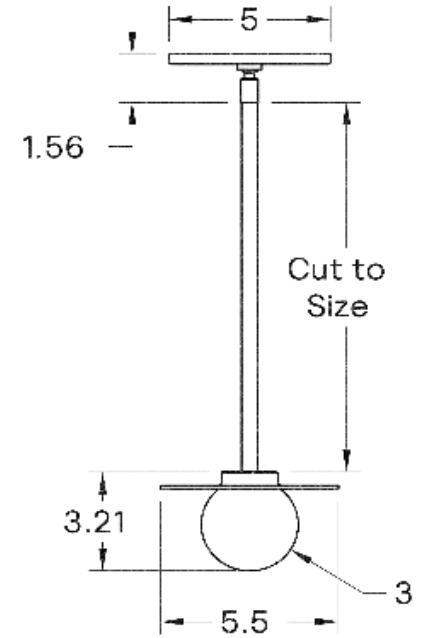

Mini Orb Pendant 3-5

DESCRIPTION

A mouth-blown glass globe sits flush on a cast-brass disc. Hardware disappears, and the sphere becomes mysteriously endless.

MATERIALS

Brass, Glass

METAL FINISHES

Available in All Standard Metal Finishes

450 Lumens

MAX WATTAGE

6W

DIMMING

LED+

DIMENSIONAL DRAWING

CERTIFICATIONS

CE, Damp Locations, UL and cUL Certified