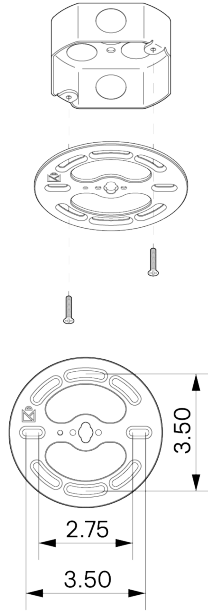

Mini Orb Pendant 3-5

DESCRIPTION

A mouth-blown glass globe sits flush on a cast-brass disc. Hardware disappears, and the sphere becomes mysteriously endless.

MATERIALS

Brass, Glass

METAL FINISHES

Available in All Standard Metal Finishes

GLASS FINISHES

Alabaster, Matte White, Opal

MOUNTING HARDWARE DIAGRAM

MOUNTING

Universal

WEIGHT

2.75 lb

LAMPING

G8 Bi-Pin Base. Type T Lamps

BULB INCLUDED (120V USA)

Emery Allen 4.5W G8 Bulb

BULB INCLUDED (240V EU)

Emery Allen 4.5W G8 240V Bulb

LAMP QUANTITY

1

BRIGHTNESS

450 Lumens

MAX WATTAGE

6W

DIMMING

LED+

DIMENSIONAL DRAWING

CERTIFICATIONS

CE, Damp Locations, UL and cUL Certified