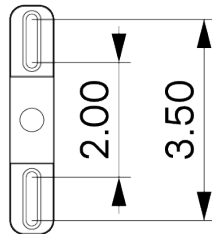

DESCRIPTION

Simple yet finely crafted utilitarian globe light. The canopy and hardware are composed of solid machined brass for their strength and beautiful finishing. The globe is hand-blown glass offered in Opal or Matte White for optimal light diffusion. The fixture comes together with our patented threaded glass system for easy installation and maintenance. Finished and assembled by artisans in our New York studio.

MATERIALS

Brass, Glass

METAL FINISHES

Available in All Standard Metal Finishes

GLASS FINISHES

Alabaster, Matte White, Opal

MOUNTING HARDWARE DIAGRAM

MOUNTING

Universal

WEIGHT

2.5 lb

LAMPING

G8 Bi-Pin Base. Type T Lamps

BULB INCLUDED (120V USA)

Emery Allen 7W G8 Bulb

BULB INCLUDED (240V EU)

Emery Allen 7W G8 240V Bulb

LAMP QUANTITY

1

BRIGHTNESS

700 Lumens

MAX WATTAGE

8W

DIMMING

LED+