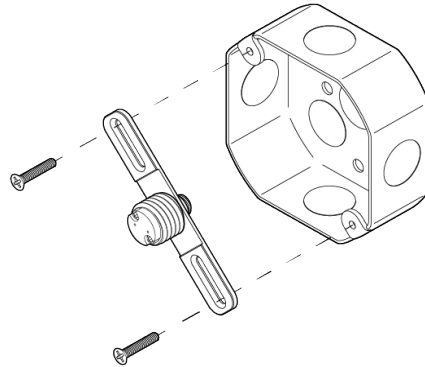

DESCRIPTION

Simple yet finely crafted utilitarian globe light. The canopy and hardware are composed of solid machined brass for their strength and beautiful finishing. The globe is hand-blown glass offered in Opal or Matte White for optimal light diffusion. The fixture comes together with our patented threaded glass system for easy installation and maintenance. Finished and assembled by artisans in our New York studio.

MATERIALS

Brass, Glass

METAL FINISHES

Available in All Standard Metal Finishes

GLASS FINISHES

Alabaster, Matte White, Opal

MOUNTING HARDWARE DIAGRAM

MOUNTING

Universal

WEIGHT

2.5 lb

LAMPING

G8 Bi-Pin Base. Type T Lamps

BULB INCLUDED (120V USA)

Emery Allen 7W G8 Bulb

BULB INCLUDED (240V EU)

Emery Allen 7W G8 240V Bulb

LAMP QUANTITY

1

BRIGHTNESS

700 Lumens

MAX WATTAGE

8W

DIMMING

LED+