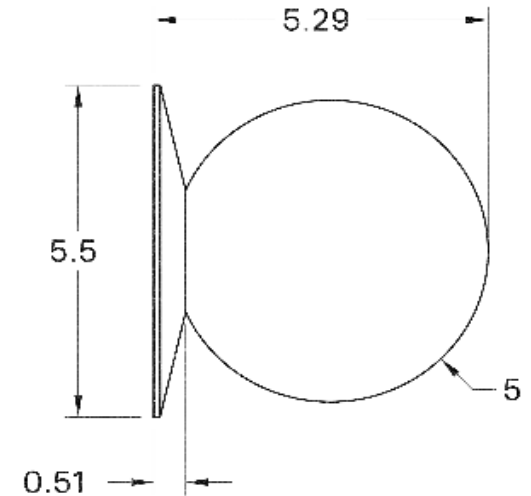

DIMENSIONAL DRAWING

CERTIFICATIONS

CE, Damp Locations, UL and cUL Certified