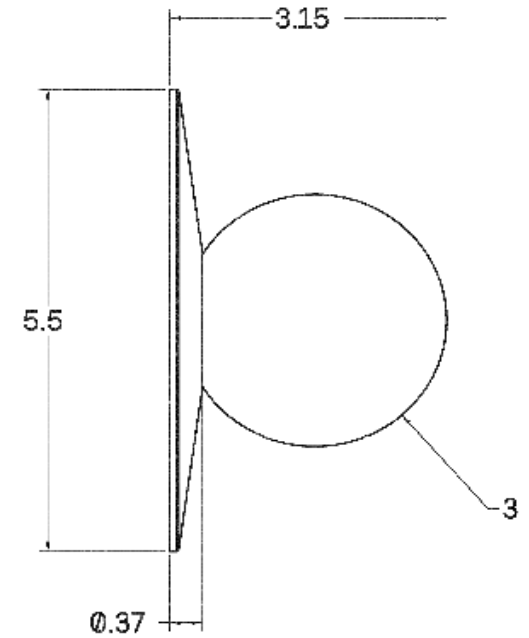

DIMENSIONAL DRAWING

CERTIFICATIONS

CE, Damp Locations, Outdoor and Wet Locations, UL and cUL Certified