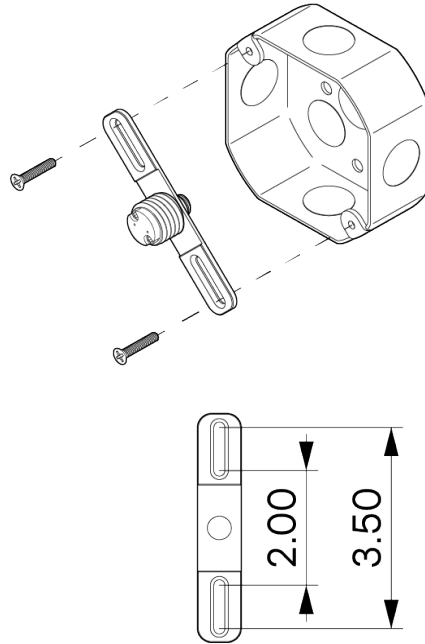

DESCRIPTION

Simple yet finely crafted utilitarian globe light. The canopy and hardware are composed of solid machined brass for their strength and beautiful finishing. The globe is hand-blown glass offered in Opal or Matte White for optimal light diffusion. The fixture comes together with our patented threaded glass system for easy installation and maintenance. Finished and assembled by artisans in our New York studio.

MATERIALS

Brass, Glass

METAL FINISHES

Available in All Standard Metal Finishes

GLASS FINISHES

Alabaster, Matte White, Opal

MOUNTING HARDWARE DIAGRAM

MOUNTING

Universal

WEIGHT

1.25 lb

LAMPING

G8 Bi-Pin Base. Type T Lamps

BULB INCLUDED (120V USA)

Emery Allen 4.5W G8 Bulb

BULB INCLUDED (240V EU)

Emery Allen 4.5W G8 240V Bulb

LAMP QUANTITY

1

BRIGHTNESS

450 Lumens

MAX WATTAGE

6W

DIMMING

LED+