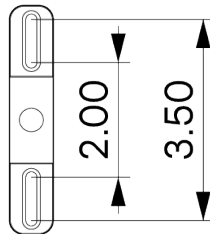

DESCRIPTION

Simple yet finely crafted utilitarian globe light. The canopy and hardware are composed of solid machined brass for their strength and beautiful finishing. The globe is hand-blown glass offered in Opal or Matte White for optimal light diffusion. The fixture comes together with our patented threaded glass system for easy installation and maintenance. Finished and assembled by artisans in our New York studio.

MATERIALS

Brass, Glass

METAL FINISHES

Available in All Standard Metal Finishes

GLASS FINISHES

Alabaster, Matte White, Opal

MOUNTING HARDWARE DIAGRAM

MOUNTING

Universal

WEIGHT

3.5 lb

LAMPING

G8 Bi-Pin Base. Type T Lamps

BULB INCLUDED (120V USA)

Emery Allen 4.5W G8 Bulb

BULB INCLUDED (240V EU)

Emery Allen 4.5W G8 240V Bulb

LAMP QUANTITY

1

BRIGHTNESS

450 Lumens

MAX WATTAGE

6W

DIMMING

LED+