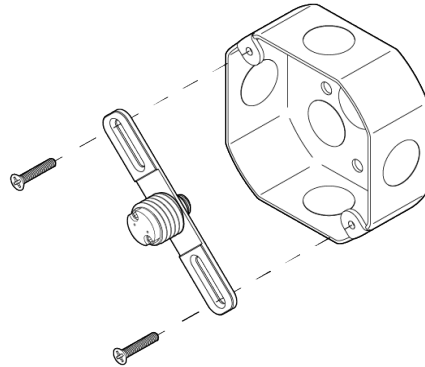

DESCRIPTION

Simple yet finely crafted utilitarian globe light. The canopy and hardware are composed of solid machined brass for their strength and beautiful finishing. The globe is hand-blown glass offered in Opal or Matte White for optimal light diffusion. The fixture comes together with our patented threaded glass system for easy installation and maintenance. Finished and assembled by artisans in our New York studio.

MATERIALS

Brass, Glass

METAL FINISHES

Available in All Standard Metal Finishes

GLASS FINISHES

Alabaster, Matte White, Opal

MOUNTING HARDWARE DIAGRAM

MOUNTING

Universal

WEIGHT

3.5 lb

LAMPING

G8 Bi-Pin Base. Type T Lamps

BULB INCLUDED (120V USA)

Emery Allen 4.5W G8 Bulb

BULB INCLUDED (240V EU)

Emery Allen 4.5W G8 240V Bulb

LAMP QUANTITY

1

BRIGHTNESS

450 Lumens

MAX WATTAGE

6W

DIMMING

LED+