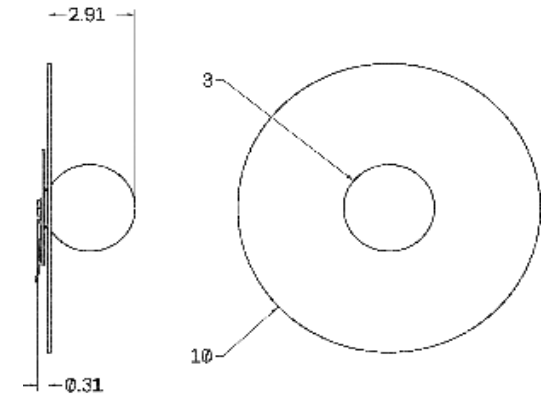

DIMENSIONAL DRAWING

CERTIFICATIONS

CE, Damp Locations, Outdoor and Wet Locations, UL and cUL Certified