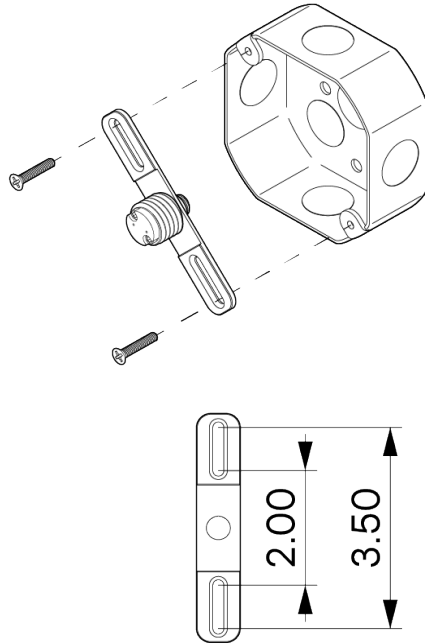

Mini Dome

ALLIED MAKER

WAC-032

MATERIALS

Brass, Glass

METAL FINISHES

Available in All Standard Metal Finishes

GLASS FINISHES

Alabaster, Clear, Frosted, Matte White, Opal, Smoked

MOUNTING HARDWARE DIAGRAM

MOUNTING

Universal

WEIGHT

1.75 lb

LAMPING

G8 Bi-Pin Base. Type T Lamps