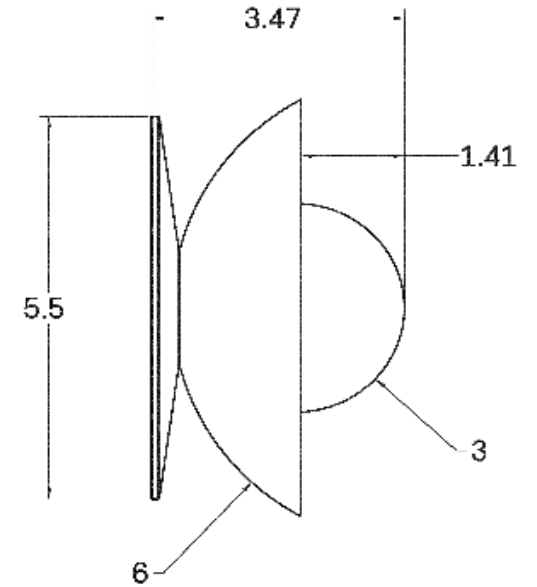

DIMENSIONAL DRAWING

CERTIFICATIONS

CE, Damp Locations, UL and cUL Certified