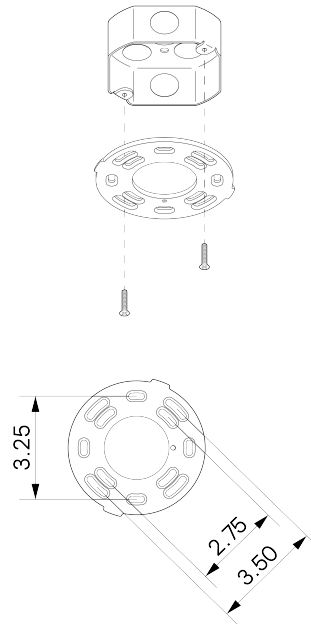

DESCRIPTION

We are thrilled to announce the launch of Meridian. This collection represents our unwavering commitment to quality and craftsmanship. The Meridian Collection introduces a new glass shape and features ribbed machined brass, culminating in fixtures that exude a modern yet traditional aesthetic.

MATERIALS

Brass, Glass

METAL FINISHES

Available in All Standard Metal Finishes

GLASS FINISHES

Matte White, Opal

MOUNTING HARDWARE DIAGRAM

MOUNTING

Universal

WEIGHT

12.25 lb

LAMPING

GU24 Bi-Pin Base. Type T Lamps

BULB INCLUDED (120V USA)

Emery Allen 8.5W GU24 Bulb

BULB INCLUDED (240V EU)

Emery Allen 8.5W GU24 240V Bulb

LAMP QUANTITY

1

BRIGHTNESS

850 Lumens

MAX WATTAGE

10W

DIMMING

Universal