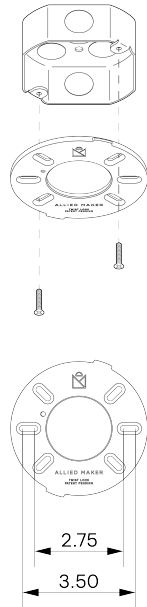

CEI-167

MATERIALS

Brass, Glass

METAL FINISHES

Available in All Standard Metal Finishes

GLASS FINISHES

Matte White, Opal

MOUNTING HARDWARE DIAGRAM

MOUNTING

Universal

WEIGHT

12 lb

LAMPING

GU24 Bi-Pin Base. Type T Lamps

BULB INCLUDED (120V USA)

Emery Allen 8.5W GU24 Bulb