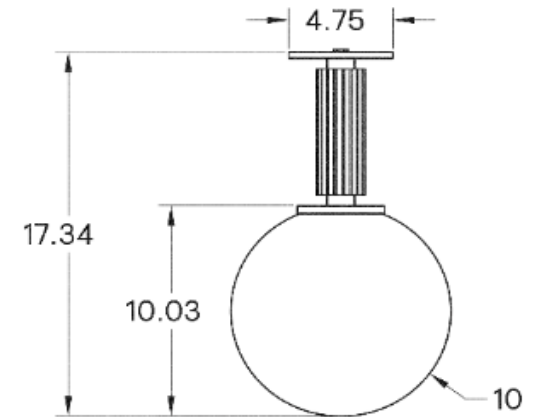

DIMENSIONAL DRAWING

CERTIFICATIONS

CE, Damp Locations, UL and cUL Certified