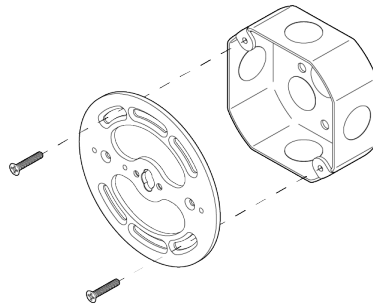

Leo Spotlight

ALLIED MAKER

WAC-031

DESCRIPTION

A handcrafted spotlight with a hardwood shade and an adjustable brass swivel.

MATERIALS

Brass, Wood

METAL FINISHES

Available in All Standard Metal Finishes

WOOD FINISHES

Available in All Standard Wood Finishes

MOUNTING HARDWARE DIAGRAM

LAMPING

GU-10 Bi-Pin Base. Type MR16 Lamps

BULB INCLUDED (120V USA)

Emery Allen 7W GU10 Bulb