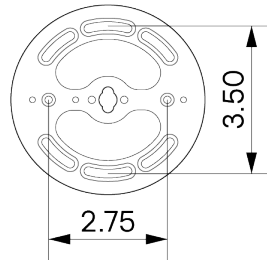

DESCRIPTION

A handcrafted spotlight with a hardwood shade and an adjustable brass swivel.

MATERIALS

Brass, Wood

METAL FINISHES

Available in All Standard Metal Finishes

WOOD FINISHES

Available in All Standard Wood Finishes

MOUNTING HARDWARE DIAGRAM

LAMPING

GU-10 Bi-Pin Base. Type MR16 Lamps

BULB INCLUDED (120V USA)

Emery Allen 7W GU10 Bulb

BULB INCLUDED (240V EU)

Emery Allen 7W GU10 240V Bulb

LAMP QUANTITY

1

BRIGHTNESS

520 Lumens

MAX WATTAGE

9W

DIMMING

Universal