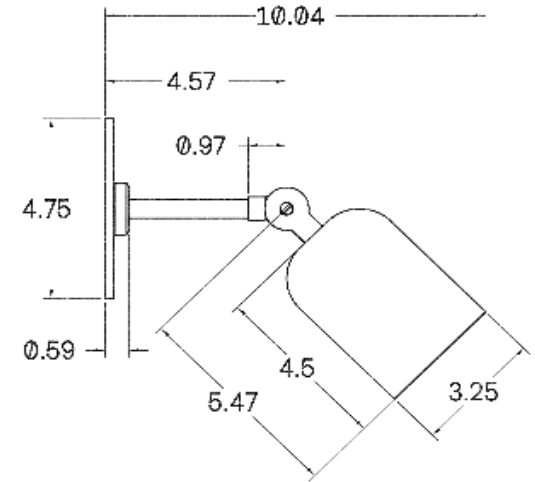

DIMENSIONAL DRAWING

MOUNTING

Universal

WEIGHT

3 lb

CERTIFICATIONS

CE, Damp Locations, UL and cUL Certified