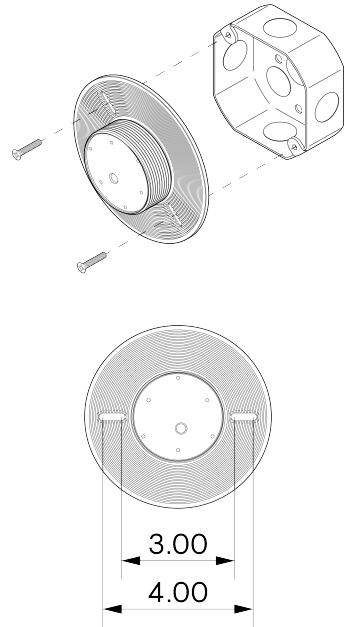

Hemisphere 7.5"

ALLIED MAKER

WAC-030

DESCRIPTION

Artisan made and highly engineered, the Hemisphere is a fixture that seemingly fits in any space.

MATERIALS

Glass or Alabaster

GLASS FINISHES

Alabaster, Matte White, Opal

MOUNTING HARDWARE DIAGRAM

MOUNTING

Universal

WEIGHT

3 lb

LAMPING

Integrated AC LED Module

LAMP QUANTITY

1

BRIGHTNESS

900 Lumens

DIMMING

LED+