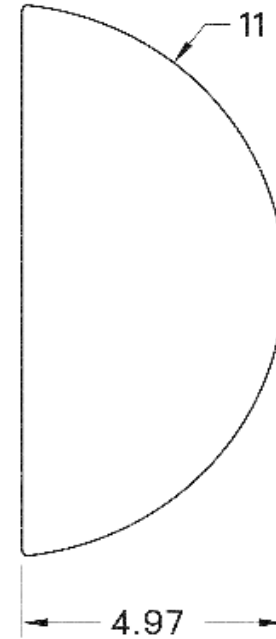

DIMENSIONAL DRAWING

CERTIFICATIONS

CE, Damp Locations, UL
and cUL Certified