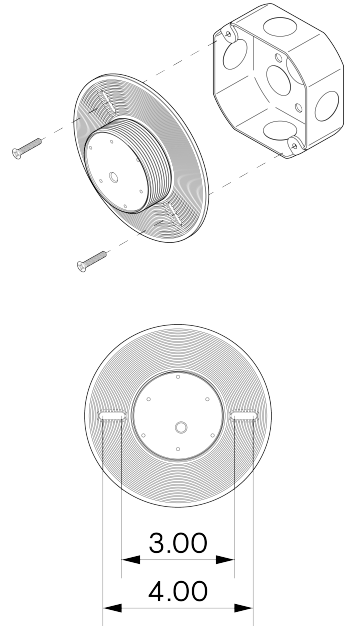

Hemisphere 11"

ALLIED MAKER

WAC-053

DESCRIPTION

Artisan made and highly engineered, the Hemisphere is a fixture that seemingly fits in any space.

MATERIALS

Glass

GLASS FINISHES

Matte White, Opal

MOUNTING HARDWARE DIAGRAM

MOUNTING

Universal

WEIGHT

6.75 lb

LAMPING

Integrated AC LED Module

LAMP QUANTITY

1

BRIGHTNESS

900 Lumens

DIMMING

LED+