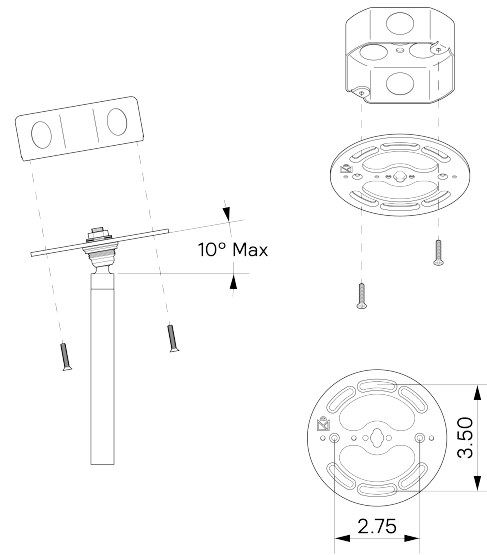

Harbor 18 Pendant

CEI-155

DESCRIPTION

Imagine a soothing summer evening along the coastline. The sea scents and sounds fill the air. The sun is fading in the distance and a soft glow begins to appear, guiding you home. Introducing the Harbor 18 Pendant - A modern take on a familiar nautical silhouette that's refreshed with solid brass hardware, artisan finishes, and built to last generations in the great outdoors.

MATERIALS

Brass, Glass

METAL FINISHES

Available in All Standard Metal Finishes

MOUNTING HARDWARE DIAGRAM

MOUNTING

Universal

WEIGHT

13.5 lb

LAMPING

E26 or E27 Screw Base. Type A Lamps

BULB INCLUDED (120V USA)

Philips 12W Bulb

BULB INCLUDED (240V EU)

Emery Allen 8.5W 240V Bulb

LAMP QUANTITY

1

BRIGHTNESS

1600 Lumens

MAX WATTAGE

20W

DIMMING

Universal