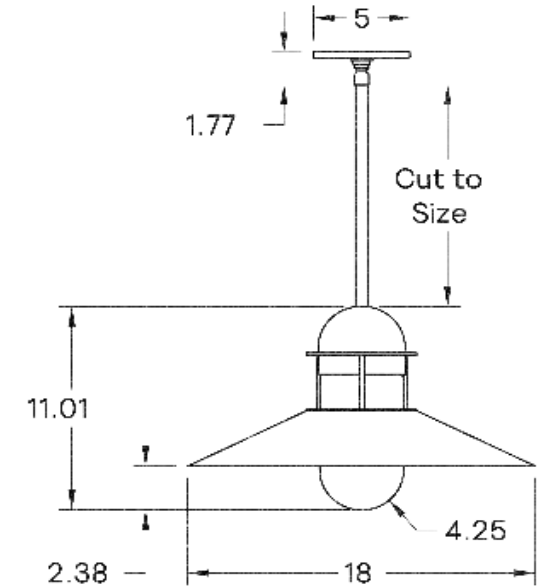

1

BRIGHTNESS

1600 Lumens

MAX WATTAGE

20W

DIMMING

Universal

DIMENSIONAL DRAWING