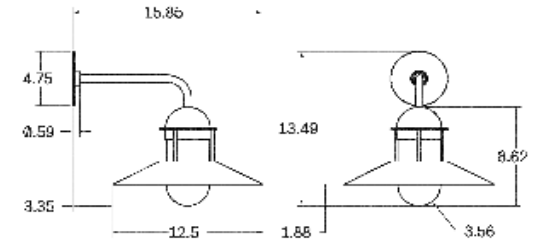

15W

**DIMMING**

Universal

**DIMENSIONAL DRAWING**

**MOUNTING**

Universal

**WEIGHT**

7.25 lb