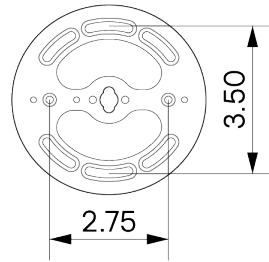

DESCRIPTION

Imagine a soothing summer evening along the coastline. The sea scents and sounds fill the air. The sun is fading in the distance and a soft glow begins to appear, guiding you home. Introducing the Harbor 12 Sconce - A modern take on a familiar nautical silhouette that's refreshed with solid brass hardware, artisan finishes, and built to last generations in the great outdoors.

MATERIALS

Brass, Glass

METAL FINISHES

Available in All Standard Metal Finishes

MOUNTING HARDWARE DIAGRAM

LAMPING

E26 or E27 Screw Base. Type A Lamps

BULB INCLUDED (120V USA)

Philips 9.5W Bulb

BULB INCLUDED (240V EU)

Emery Allen 8.5W 240V Bulb

LAMP QUANTITY

1

BRIGHTNESS

1100 Lumens

MAX WATTAGE

15W

DIMMING

Universal