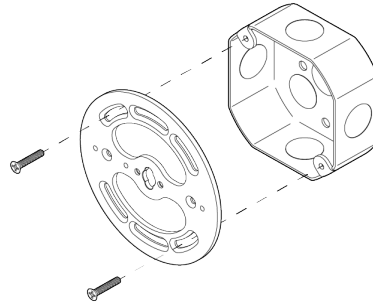

**MATERIALS**

Brass, Glass

**METAL FINISHES**

Available in All Standard Metal Finishes

**MOUNTING HARDWARE DIAGRAM**

**LAMPING**

E26 or E27 Screw Base. Type A Lamps

**BULB INCLUDED (120V USA)**