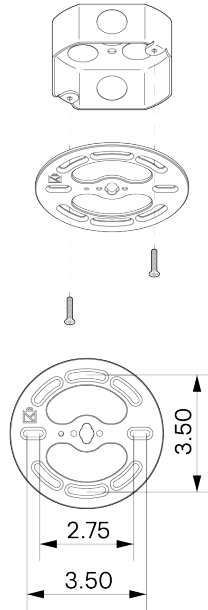

Harbor 12 Pendant

ALLIED MAKER

CEI-138

Harbor 12 Pendant

DESCRIPTION

Imagine a soothing summer evening along the coastline. The sea scents and sounds fill the air. The sun is fading in the distance and a soft glow begins to appear, guiding you home. Introducing the Harbor 12 Pendant - A modern take on a familiar nautical silhouette that's refreshed with solid brass hardware, artisan finishes, and built to last generations in the great outdoors.

MATERIALS

Brass, Glass

METAL FINISHES

Available in All Standard Metal Finishes

MOUNTING HARDWARE DIAGRAM

MOUNTING

Universal

WEIGHT

7.25 lb

LAMPING

E26 or E27 Screw Base. Type A Lamps

BULB INCLUDED (120V USA)

Philips 9.5W Bulb

BULB INCLUDED (240V EU)

Emery Allen 8.5W 240V Bulb

LAMP QUANTITY

1

BRIGHTNESS

1100 Lumens

MAX WATTAGE

15W

DIMMING

Universal

DIMENSIONAL DRAWING