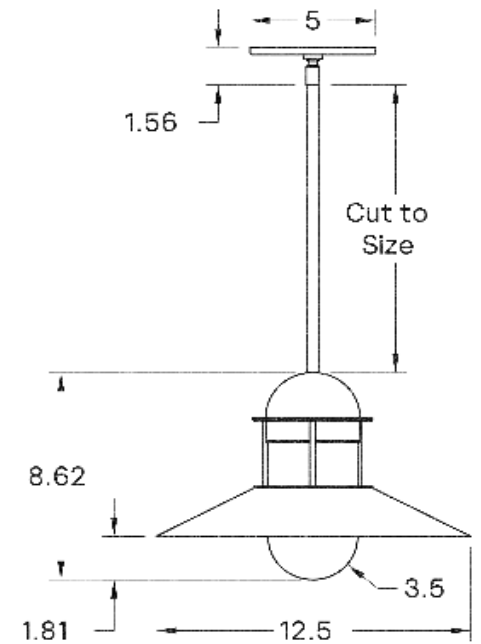

1

BRIGHTNESS

1100 Lumens

MAX WATTAGE

15W

DIMMING

Universal

DIMENSIONAL DRAWING