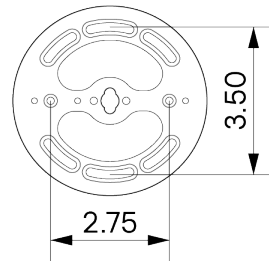

DESCRIPTION

Milled channels create a minimalist yet dramatic ambiance on a 2-1/2" square brass shade.

MATERIALS

Brass, Wood

METAL FINISHES

Available in All Standard Metal Finishes

WOOD FINISHES

Available in All Standard Wood Finishes

MOUNTING HARDWARE DIAGRAM

LAMPING

G8 Bi-Pin Base. Type T Lamps

BULB INCLUDED (120V USA)

Emery Allen 7W G8 Bulb

BULB INCLUDED (240V EU)

Emery Allen 7W G8 240V Bulb

LAMP QUANTITY

1

BRIGHTNESS

700 Lumens

MAX WATTAGE

8W

DIMMING

LED+

DIMENSIONAL DRAWING

MOUNTING

Universal

WEIGHT

3.75 lb

CERTIFICATIONS

CE, Damp Locations, UL and cUL Certified