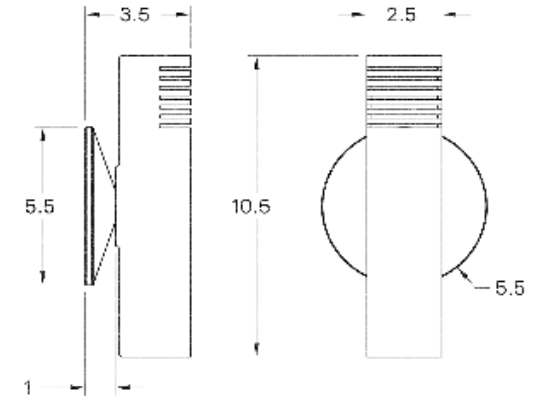

MOUNTING HARDWARE DIAGRAM

LAMPING

G8 Bi-Pin Base. Type T Lamps

BULB INCLUDED (120V USA)

Emery Allen 7W G8 Bulb

BULB INCLUDED (240V EU)

Emery Allen 7W G8 240V Bulb

LAMP QUANTITY

1

BRIGHTNESS

700 Lumens

MAX WATTAGE

8W

DIMMING

LED+

DIMENSIONAL DRAWING

MOUNTING

Universal

WEIGHT

3.75 lb

CERTIFICATIONS

CE, Damp Locations, UL and cUL Certified