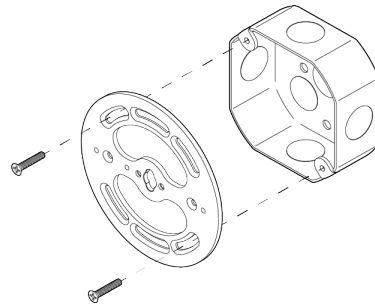

DESCRIPTION

Milled channels create a minimalist yet dramatic ambiance on a 2-1/2" square brass shade.

MATERIALS

Brass, Wood

METAL FINISHES

Available in All Standard Metal Finishes

WOOD FINISHES

Available in All Standard Wood Finishes

MOUNTING HARDWARE DIAGRAM

LAMPING

G8 Bi-Pin Base. Type T Lamps

BULB INCLUDED (120V USA)

Emery Allen 7W G8 Bulb

BULB INCLUDED (240V EU)

Emery Allen 7W G8 240V Bulb

LAMP QUANTITY