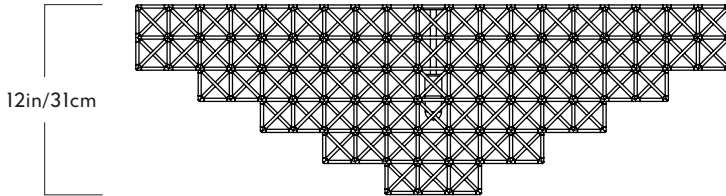

Roll & Hill

triode³ design

28, rue Jacob 75006 Paris
+33 (0)1 43 29 40 05

contact@triodedesign.com
www.triodedesign.com

38in/97cm

Gridlock

5640

Series
Gridlock

Materials
Brass, steel

Product
5640

Finishes
Raw Brass

Lead Time
16 weeks

Dimmer Compatibility
Triac/Phase-Cut

Dimensions
L 38in/97cm W 38in/97cm H 12in/31cm

Weight
40lb/18kg

120V Illumination
Bulb: 100 Watt G9 halogen
Socket: G9
Wattage: 100 Watts
Lumens: 1900 Lumens
Color Temperature: 3000 Kelvin