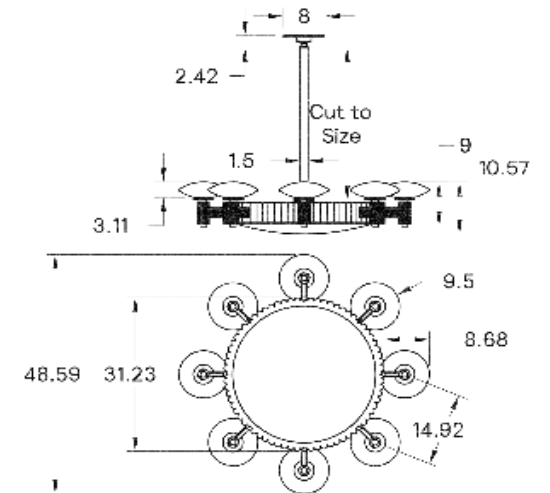

WEIGHT

169.75 lb

LAMPING

GU24 Bi-Pin Base. Type T Lamps

BULB INCLUDED (120V USA)

Emery Allen 5W GU24 Bulb

BULB INCLUDED (240V EU)

Emery Allen 5W GU24 240V Bulb

DIMENSIONAL DRAWING

CERTIFICATIONS

CE, Damp Locations, UL
and cUL Certified