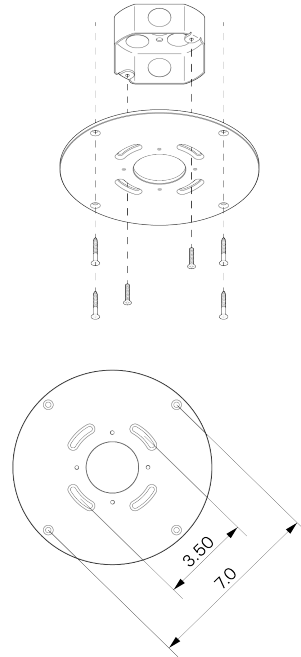

Brass, Glass

METAL FINISHES

Patina or Plated Finishes Only,
No Powder Coating

GLASS FINISHES

Matte White, Opal

MOUNTING HARDWARE DIAGRAM

MOUNTING

4" Heavy Duty J-Box Only.
Rated for 150lb