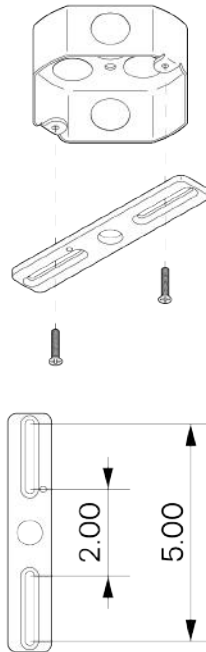

Grand Aperture 4

CHA-006

DESCRIPTION

A scaled version of our Aperture 4 chandelier, this fixture was build for grand spaces. Four large glass domes encircle a 4-globe geometric light source to create a unique statement piece with an engaging quality of light.

MATERIALS

Brass, Glass

METAL FINISHES

Available in All Standard Metal Finishes

GLASS FINISHES

Opal, Skytek

MOUNTING HARDWARE DIAGRAM

MOUNTING

4" Heavy Duty J-Box Only.
Rated for 150lb

WEIGHT

103.5 lb

LAMPING

E26 or E27 Screw Base. Type A Lamps