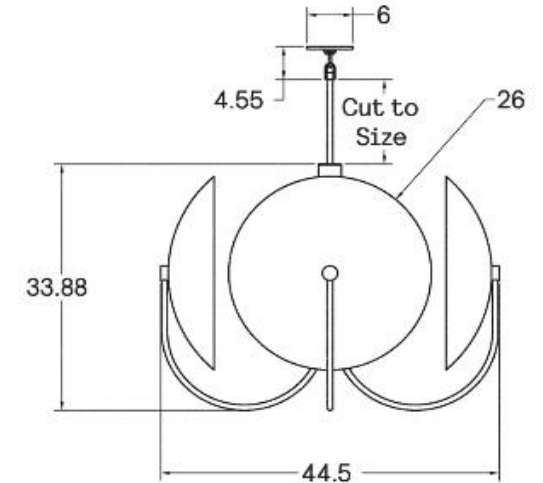

CHA-006

DESCRIPTION

A scaled version of our Aperture 4 chandelier, this fixture was build for grand spaces. Four large glass domes encircle a 4-globe geometric light source to create a unique statement piece with an engaging quality of light.

4" Heavy Duty J-Box Only.
Rated for 150lb

WEIGHT

103.5 lb

LAMPING

E26 or E27 Screw Base. Type A Lamps

BULB INCLUDED (120V USA)

Cree 60W Bulb

CERTIFICATIONS

CE, Damp Locations, UL
and cUL Certified

DIMENSIONAL DRAWING