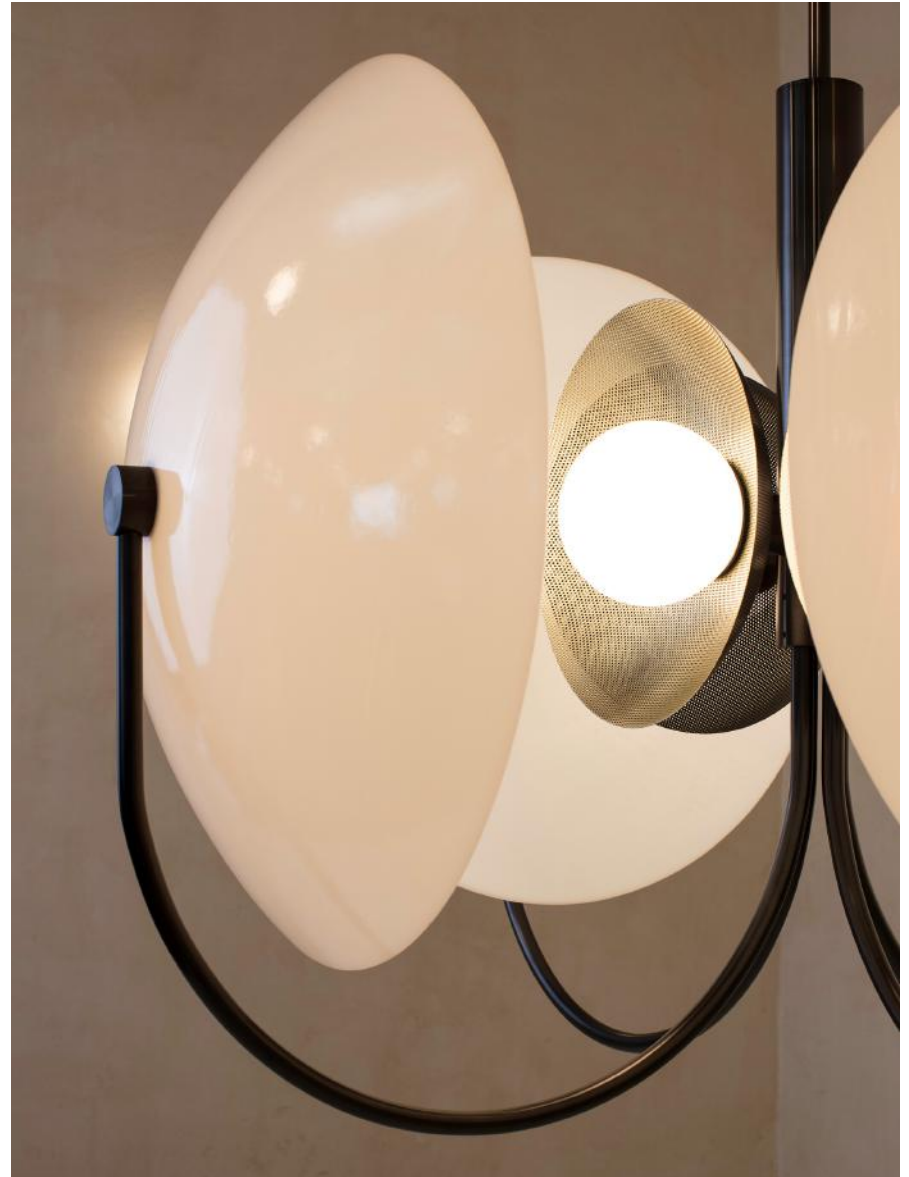

Grand Aperture 4

ALLIED MAKER

CHA-006

SALES@ALLIEDMAKER.COM

(212) 334-7333

81 FRANKLIN ST. NYC

HANDCRAFTED IN USA