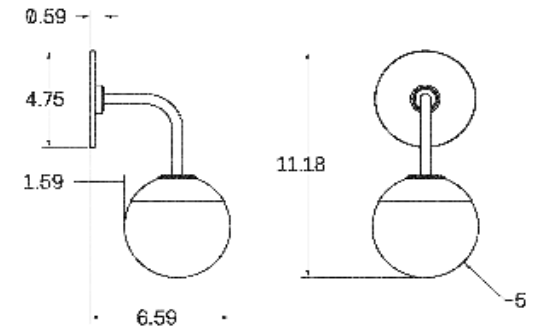

G8 Bi-Pin Base. Type T Lamps

BULB INCLUDED (120V USA)

Emery Allen 7W G8 Bulb

BULB INCLUDED (240V EU)

Emery Allen 7W G8 240V Bulb

LAMP QUANTITY

1

BRIGHTNESS

700 Lumens

MAX WATTAGE

8W

DIMMING

LED+

DIMENSIONAL DRAWING

CERTIFICATIONS

CE, Damp Locations, Outdoor and Wet Locations, UL and cUL Certified