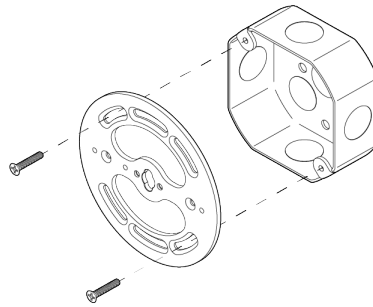

DESCRIPTION

Newly updated version of our classic Globe Sconce. This re-engineered version features a threaded globe, and a solid-brass machined canopy.

MATERIALS

Brass, Glass

METAL FINISHES

Available in All Standard Metal Finishes

GLASS FINISHES

Matte White, Opal

MOUNTING HARDWARE DIAGRAM

MOUNTING

Universal

WEIGHT

2.5 lb

LAMPING