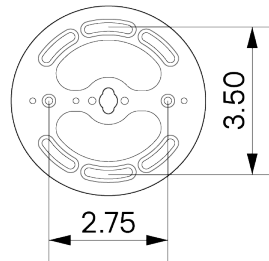

DESCRIPTION

Newly updated version of our classic Globe Sconce. This re-engineered version features a threaded globe, and a solid-brass machined canopy.

MATERIALS

Brass, Glass

METAL FINISHES

Available in All Standard Metal Finishes

GLASS FINISHES

Matte White, Opal

MOUNTING HARDWARE DIAGRAM

MOUNTING

Universal

WEIGHT

2.5 lb

LAMPING