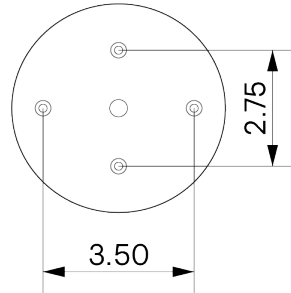

Glass Flush Half-Dome 14"

ALLIED MAKER

WAC-028

MATERIALS

Brass, Glass, Wood

GLASS FINISHES

Clear, Frosted, Matte White, Opal, Smoked

WOOD FINISHES

Available in All Standard Wood Finishes

MOUNTING HARDWARE DIAGRAM

LAMPING

E26 or E27 Screw Base. Type A Lamps

BULB INCLUDED (120V USA)

Philips 9.5W Bulb

BULB INCLUDED (240V EU)

Tala 4W Globe 240V Bulb

LAMP QUANTITY

1

BRIGHTNESS

1100 Lumens

MAX WATTAGE

15W