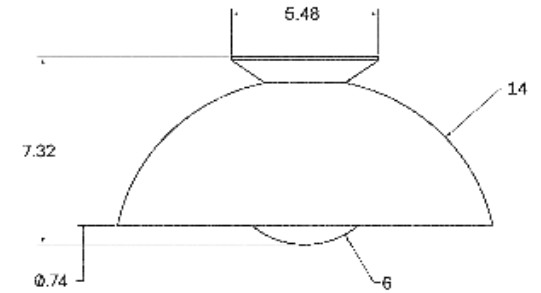

15W

DIMENSIONAL DRAWING

MOUNTING

Universal

WEIGHT

7.25 lb

DIMMING

Universal