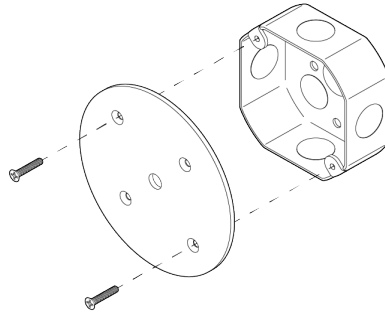

Glass Flush Dome 14"

ALLIED MAKER

WAC-026

MATERIALS

Brass, Glass, Wood

GLASS FINISHES

Clear, Frosted, Matte White, Opal, Smoked

WOOD FINISHES

Available in All Standard Wood Finishes

MOUNTING HARDWARE DIAGRAM

LAMPING

E26 or E27 Screw Base. Type A Lamps

BULB INCLUDED (120V USA)

Cree 75W Bulb

BULB INCLUDED (240V EU)

Emery Allen 8.5W 240V Bulb

LAMP QUANTITY

1

BRIGHTNESS

1600 Lumens

MAX WATTAGE

20W