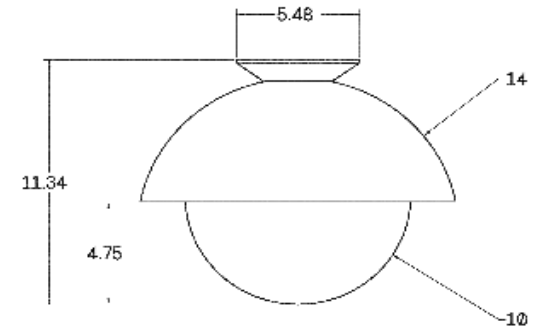

20W

DIMENSIONAL DRAWING

MOUNTING

Universal

WEIGHT

9.25 lb

DIMMING

Universal