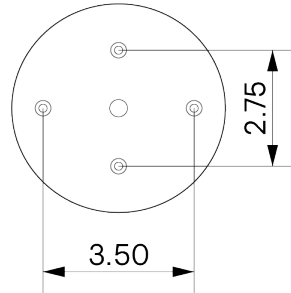

Glass Flush Dome 14"

ALLIED MAKER

WAC-026

MATERIALS

Brass, Glass, Wood

GLASS FINISHES

Clear, Frosted, Matte White, Opal, Smoked

WOOD FINISHES

Available in All Standard Wood Finishes

MOUNTING HARDWARE DIAGRAM

LAMPING

E26 or E27 Screw Base. Type A Lamps

BULB INCLUDED (120V USA)

Cree 75W Bulb

BULB INCLUDED (240V EU)

Emery Allen 8.5W 240V Bulb

LAMP QUANTITY

1

BRIGHTNESS

1600 Lumens

MAX WATTAGE

20W