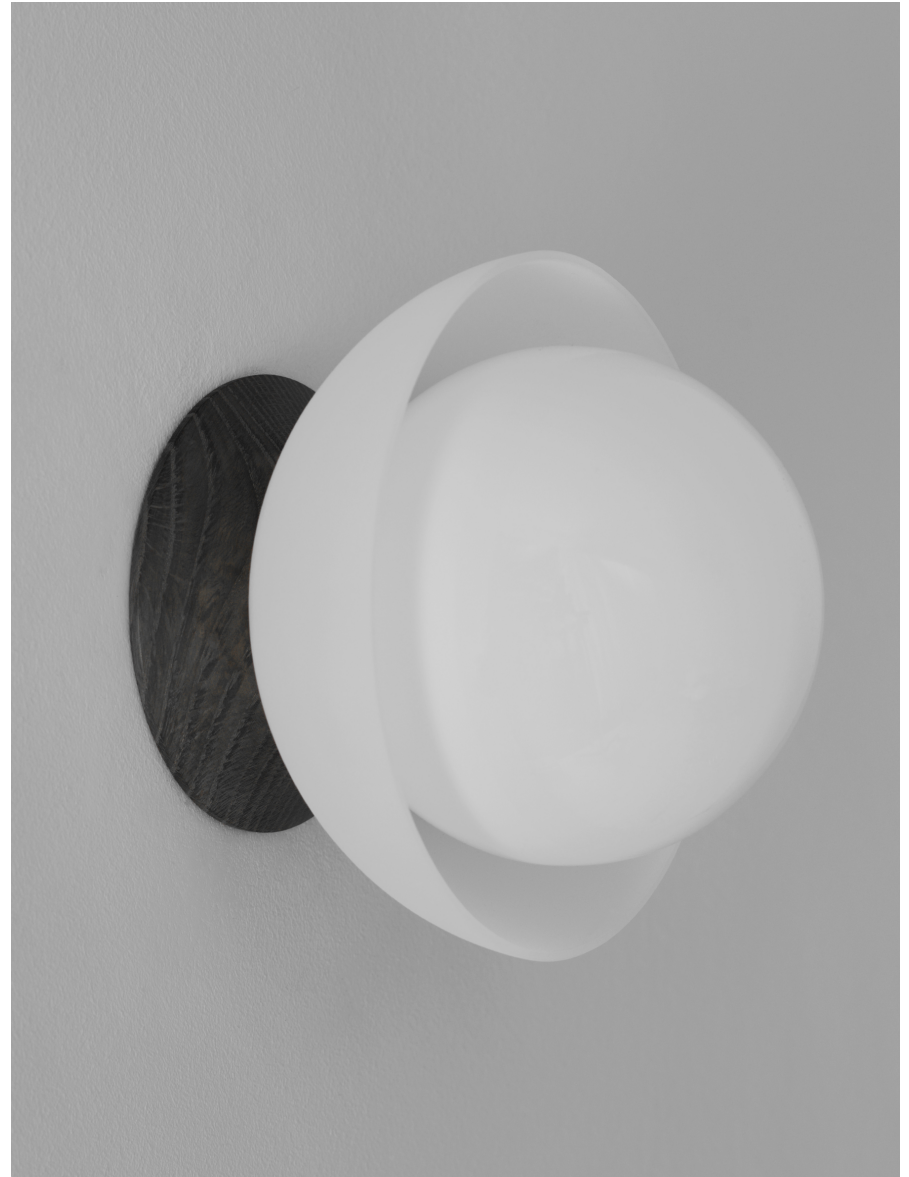

Glass Flush Dome 08"

ALLIED MAKER

WAC-024

Glass Flush Dome 08"

ALLIED MAKER

WAC-024

MATERIALS

Brass, Glass, Wood

GLASS FINISHES

Clear, Frosted, Matte White, Opal, Smoked

WOOD FINISHES

Available in All Standard Wood Finishes

MOUNTING HARDWARE DIAGRAM

LAMPING

E26 or E27 Screw Base. Type A Lamps

BULB INCLUDED (120V USA)

Philips 9.5W Bulb

BULB INCLUDED (240V EU)

Tala 4W Globe 240V Bulb

LAMP QUANTITY

1

BRIGHTNESS

1100 Lumens

MAX WATTAGE

15W

DIMENSIONAL DRAWING

MOUNTING

Universal

WEIGHT

5.5 lb

DIMMING

Universal