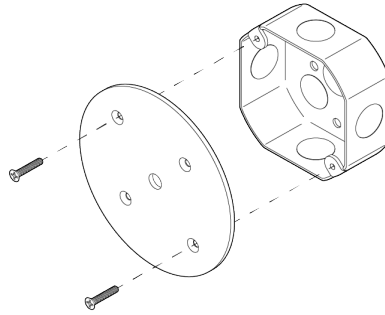

Glass Flush Dome 08"

ALLIED MAKER

WAC-024

MATERIALS

Brass, Glass, Wood

GLASS FINISHES

Clear, Frosted, Matte White, Opal, Smoked

WOOD FINISHES

Available in All Standard Wood Finishes

MOUNTING HARDWARE DIAGRAM

LAMPING

E26 or E27 Screw Base. Type A Lamps

BULB INCLUDED (120V USA)

Philips 9.5W Bulb

BULB INCLUDED (240V EU)

Tala 4W Globe 240V Bulb

LAMP QUANTITY

1

BRIGHTNESS

1100 Lumens

MAX WATTAGE

15W