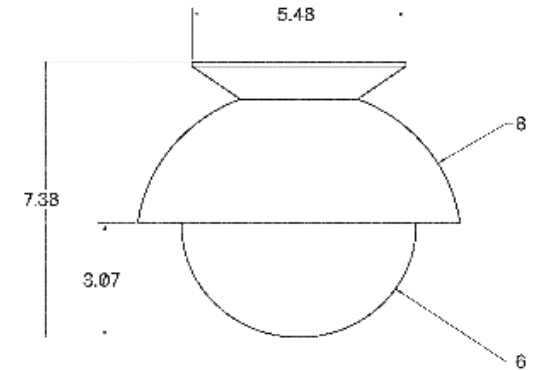

15W

DIMENSIONAL DRAWING

MOUNTING

Universal

WEIGHT

5.5 lb

DIMMING

Universal