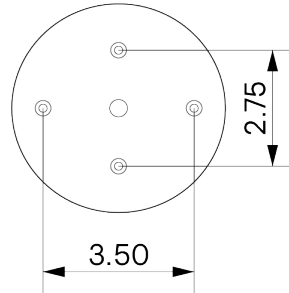

Glass Flush Dome 08"

ALLIED MAKER

WAC-024

MATERIALS

Brass, Glass, Wood

GLASS FINISHES

Clear, Frosted, Matte White, Opal, Smoked

WOOD FINISHES

Available in All Standard Wood Finishes

MOUNTING HARDWARE DIAGRAM

LAMPING

E26 or E27 Screw Base. Type A Lamps

BULB INCLUDED (120V USA)

Philips 9.5W Bulb

BULB INCLUDED (240V EU)

Tala 4W Globe 240V Bulb

LAMP QUANTITY

1

BRIGHTNESS

1100 Lumens

MAX WATTAGE

15W