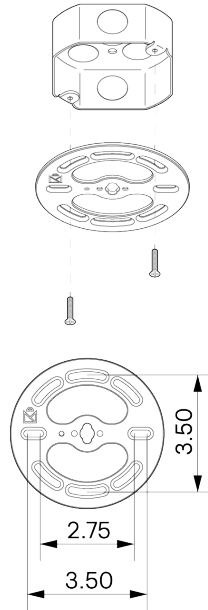

## DESCRIPTION

Both the globe and dome are made from handblown glass with a wooden piece hand turned on the lathe and finished with natural oils.

## MOUNTING HARDWARE DIAGRAM

MOUNTING	WEIGHT
Universal	7.25 lb

## DIMENSIONAL DRAWING