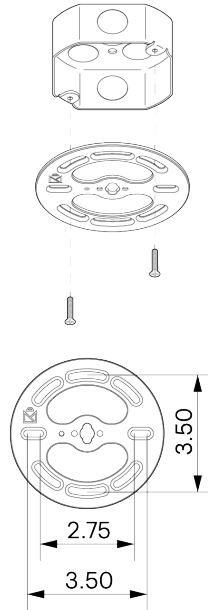

Glass Dome Pendant 08"

ALLIED MAKER

CEI-047

DESCRIPTION

Both the globe and dome are made from handblown glass with a wooden piece hand turned on the lathe and finished with natural oils.

MATERIALS

Glass, Wood

METAL FINISHES

Available in All Standard Metal Finishes

GLASS FINISHES

Clear, Frosted, Matte White, Opal, Smoked

WOOD FINISHES

Available in All Standard Wood Finishes

MOUNTING HARDWARE DIAGRAM

MOUNTING

Universal

WEIGHT

5.5 lb

LAMPING

E26 or E27 Screw Base. Type A Lamps

BULB INCLUDED (120V USA)

Philips 9.5W Bulb

BULB INCLUDED (240V EU)

Tala 4W Globe 240V Bulb

LAMP QUANTITY

1

BRIGHTNESS

1100 Lumens

MAX WATTAGE

15W

DIMMING

Universal