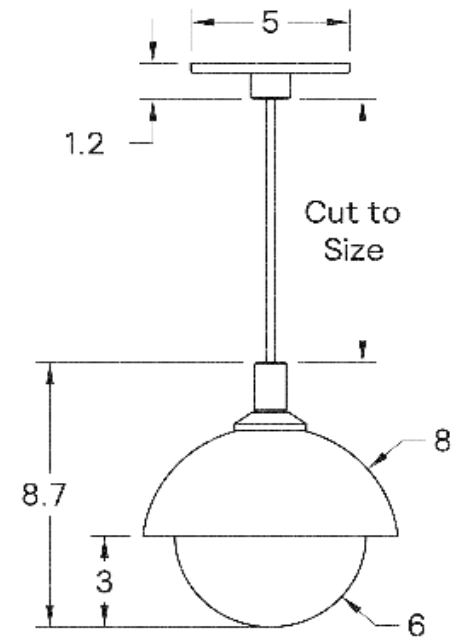

1

BRIGHTNESS

1100 Lumens

MAX WATTAGE

15W

DIMMING

Universal

DIMENSIONAL DRAWING