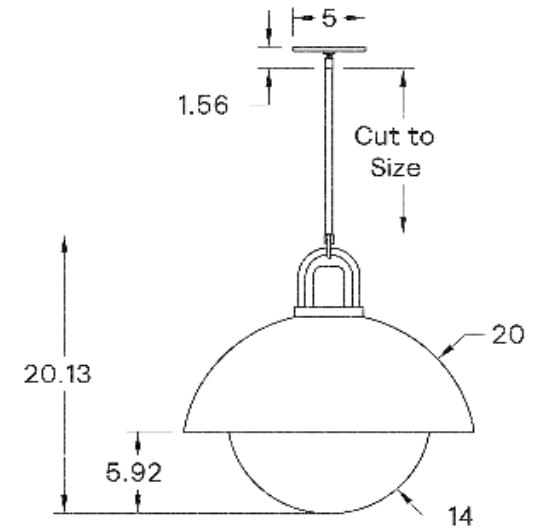

DIMENSIONAL DRAWING

CERTIFICATIONS

CE, Damp Locations, UL and cUL Certified