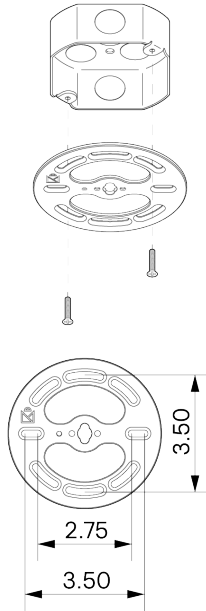

Available in All Standard Wood Finishes

MOUNTING HARDWARE DIAGRAM

MOUNTING

Universal

WEIGHT

21 lb

LAMPING

E26 or E27 Screw Base. Type A Lamps