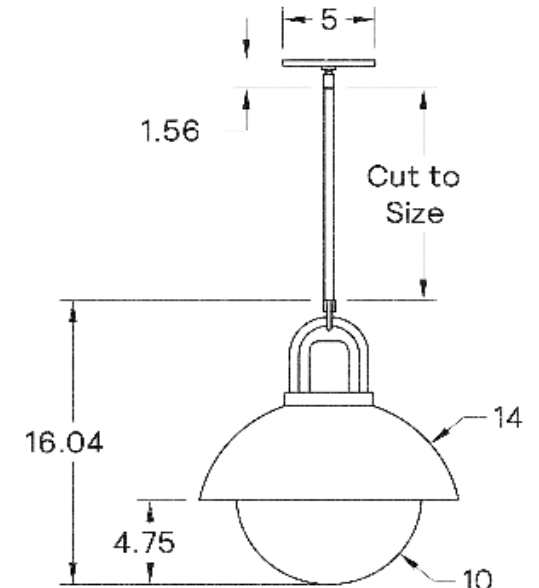

Universal

WEIGHT

10.5 lb

LAMPING

E26 or E27 Screw Base. Type A Lamps

BULB INCLUDED (120V USA)

Philips 12W Bulb

BULB INCLUDED (240V EU)

Universal

DIMENSIONAL DRAWING

CERTIFICATIONS

CE, Damp Locations, UL and cUL Certified