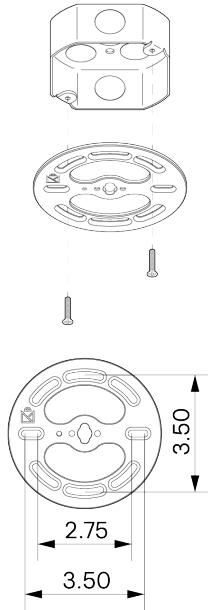

Glass Arc Dome 14"

ALLIED MAKER

CEI-045

MATERIALS

Brass, Glass, Wood

METAL FINISHES

Available in All Standard Metal Finishes

GLASS FINISHES

Clear, Frosted, Matte White, Opal, Smoked

WOOD FINISHES

Available in All Standard Wood Finishes

MOUNTING HARDWARE DIAGRAM

MOUNTING

Universal

WEIGHT

10.5 lb

LAMPING

E26 or E27 Screw Base. Type A Lamps

BULB INCLUDED (120V USA)

Philips 12W Bulb

BULB INCLUDED (240V EU)

Emery Allen 8.5W 240V Bulb

LAMP QUANTITY

1

BRIGHTNESS

1600 Lumens

MAX WATTAGE

20W

DIMMING

Universal