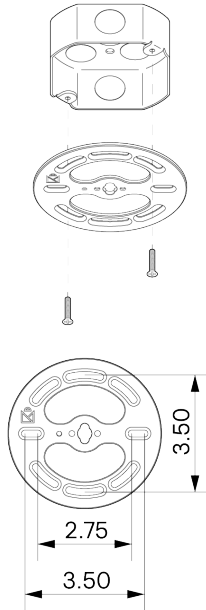

WOOD FINISHES

Available in All Standard Wood Finishes

MOUNTING HARDWARE DIAGRAM

MOUNTING

Universal

WEIGHT

8.25 lb

LAMPING

E26 or E27 Screw Base. Type A Lamps

BULB INCLUDED (120V USA)

Philips 9.5W Bulb

BULB INCLUDED (240V EU)

Emery Allen 8.5W 240V Bulb

LAMP QUANTITY

1

BRIGHTNESS