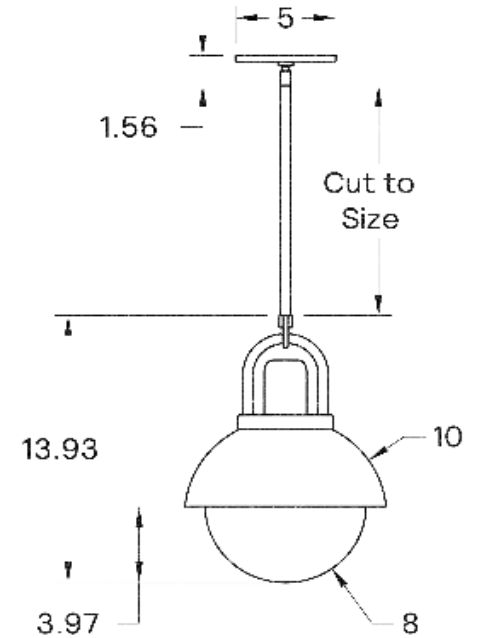

1100 Lumens

MAX WATTAGE

15W

DIMMING

Universal

DIMENSIONAL DRAWING

CERTIFICATIONS

CE, Damp Locations, UL and cUL Certified