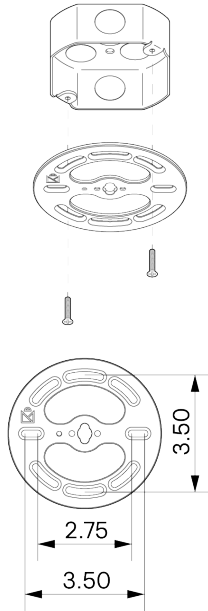

Glass Arc 20"

ALLIED MAKER

CEI-043

MATERIALS

Brass, Glass, Wood

METAL FINISHES

Available in All Standard Metal Finishes

GLASS FINISHES

Clear, Frosted, Matte White, Opal, Smoked

WOOD FINISHES

Available in All Standard Wood Finishes

MOUNTING HARDWARE DIAGRAM

MOUNTING

Universal

WEIGHT

14.75 lb

LAMPING

E26 or E27 Screw Base. Type A Lamps

BULB INCLUDED (120V USA)

Philips 12W Bulb

BULB INCLUDED (240V EU)

Emery Allen 8.5W 240V Bulb

LAMP QUANTITY

1