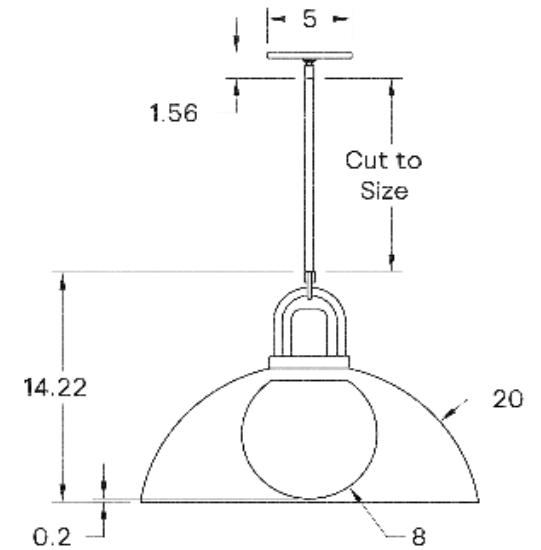

BRIGHTNESS

1600 Lumens

MAX WATTAGE

20W

DIMMING

Universal

DIMENSIONAL DRAWING

CERTIFICATIONS