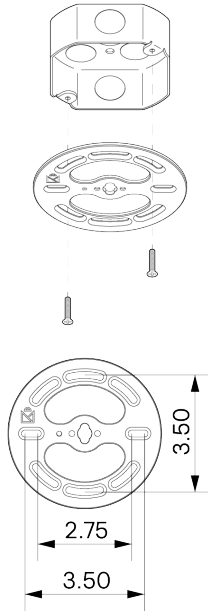

MOUNTING HARDWARE DIAGRAM

MOUNTING

Universal

WEIGHT

8.25 lb

LAMPING

E26 or E27 Screw Base. Type A Lamps

BULB INCLUDED (120V USA)

Philips 9.5W Bulb

BULB INCLUDED (240V EU)

Tala 4W Globe 240V Bulb

LAMP QUANTITY

1

BRIGHTNESS

1100 Lumens

MAX WATTAGE