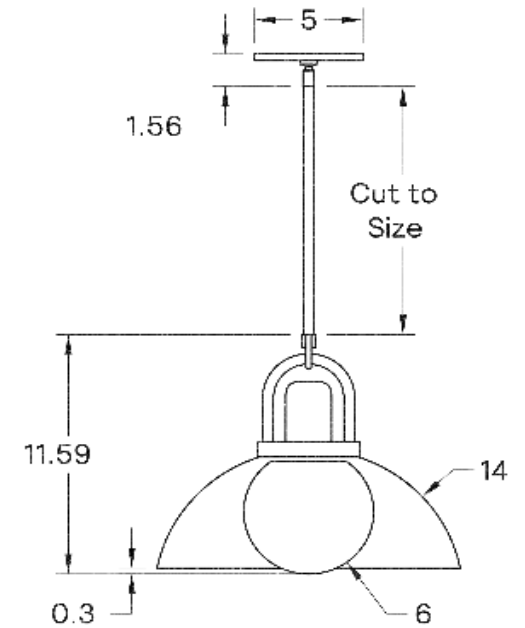

DIMENSIONAL DRAWING

CERTIFICATIONS

CE, Damp Locations, UL and cUL Certified