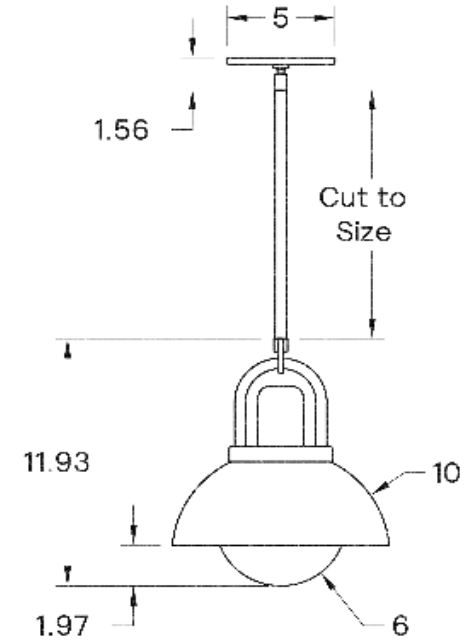

LAMPING

E26 or E27 Screw Base. Type A Lamps

BULB INCLUDED (120V USA)

Philips 9.5W Bulb

BULB INCLUDED (240V EU)

Tala 4W Globe 240V Bulb

LAMP QUANTITY

1

BRIGHTNESS

1100 Lumens

MAX WATTAGE

15W

DIMMING

Triac

DIMENSIONAL DRAWING

CERTIFICATIONS