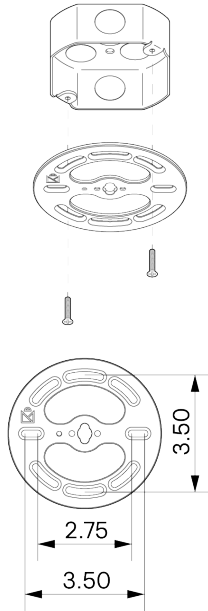

Glass Arc 10"

ALLIED MAKER

CEI-041

MATERIALS

Brass, Glass, Wood

METAL FINISHES

Available in All Standard Metal Finishes

GLASS FINISHES

Clear, Frosted, Matte White, Opal, Smoked

WOOD FINISHES

Available in All Standard Wood Finishes

MOUNTING HARDWARE DIAGRAM

MOUNTING

Universal

WEIGHT

7.25 lb

LAMPING

E26 or E27 Screw Base. Type A Lamps

BULB INCLUDED (120V USA)

Philips 9.5W Bulb

BULB INCLUDED (240V EU)

Tala 4W Globe 240V Bulb

LAMP QUANTITY

1

BRIGHTNESS

1100 Lumens

MAX WATTAGE

15W

DIMMING

Triac

DIMENSIONAL DRAWING

CERTIFICATIONS