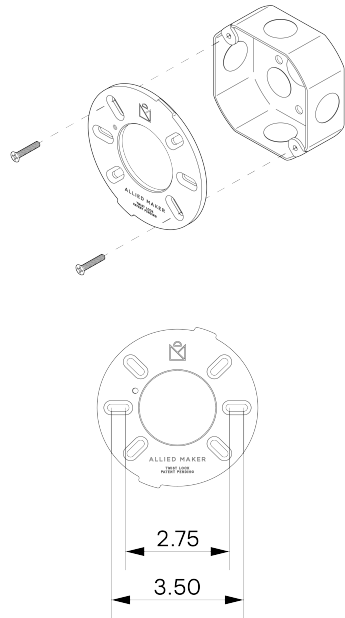

Gesso Sconce 33"

  
ALLIED MAKER

WAL-091

**DESCRIPTION**

Introducing the Gesso Sconce, a versatile lighting fixture that embodies the essence of an art lamp, wall washer, or vanity sconce. Its wide downward spread of light is beautifully diffused by an embedded frosted glass sheet, offering a flattering and evenly distributed glow. Crafted from a single piece of solid brass, the sconce boasts an impressive milled shade that elegantly joins to the wall with a spring-tensioned swivel mechanism, allowing for precise adjustment of light angles and glare reduction. Gesso is the epitome of functionality and elegance, delivering practical lighting and showcasing exquisite craftsmanship.

**MOUNTING HARDWARE DIAGRAM**

**LAMPING**

Integrated Low Voltage LED with Driver Included

**LAMP QUANTITY**

1

**BRIGHTNESS**

2700 Lumens

**DIMMING**