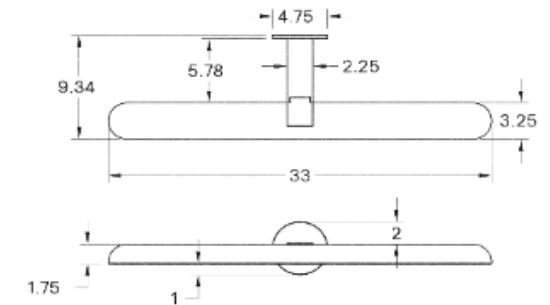

DIMENSIONAL DRAWING

MATERIALS

Brass, Glass

METAL FINISHES

Patina or Plated Finishes Only,
No Powder Coating

MOUNTING

Universal

WEIGHT

17.75 lb

CERTIFICATIONS

CE, Damp Locations, UL
and cUL Certified