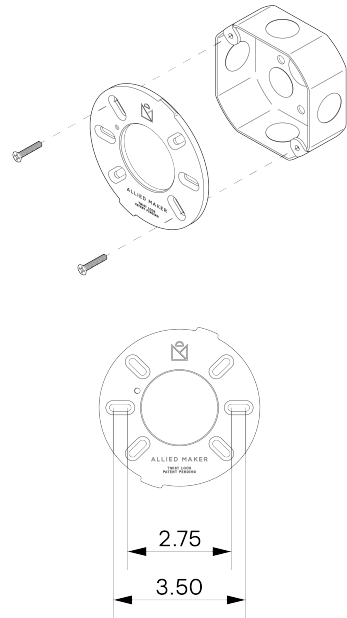

Gesso Sconce 23"

ALLIED MAKER

WAL-086

DESCRIPTION

Introducing the Gesso Sconce, a versatile lighting fixture that embodies the essence of an art lamp, wall washer, or vanity sconce. Its wide downward spread of light is beautifully diffused by an embedded frosted glass sheet, offering a flattering and evenly distributed glow. Crafted from a single piece of solid brass, the sconce boasts an impressive milled shade that elegantly joins to the wall with a spring-tensioned swivel mechanism, allowing for precise adjustment of light angles and glare reduction. Gesso is the epitome of functionality and elegance, delivering practical lighting and showcasing exquisite craftsmanship.

MOUNTING HARDWARE DIAGRAM

LAMPING

Integrated AC LED Module

LAMP QUANTITY

1

BRIGHTNESS

1800 Lumens

DIMMING