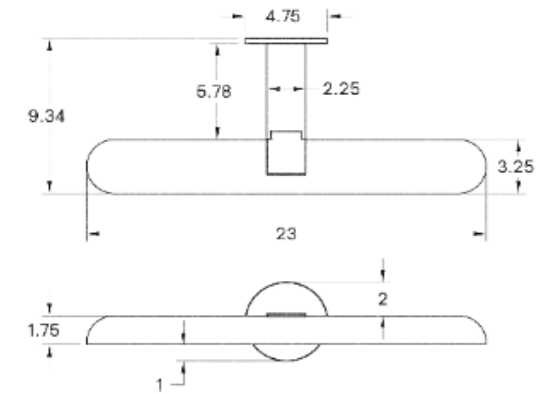

DIMENSIONAL DRAWING

MATERIALS

Brass, Glass

METAL FINISHES

Patina or Plated Finishes Only,
No Powder Coating

MOUNTING

Universal

WEIGHT

15 lb

CERTIFICATIONS

CE, Damp Locations, UL
and cUL Certified