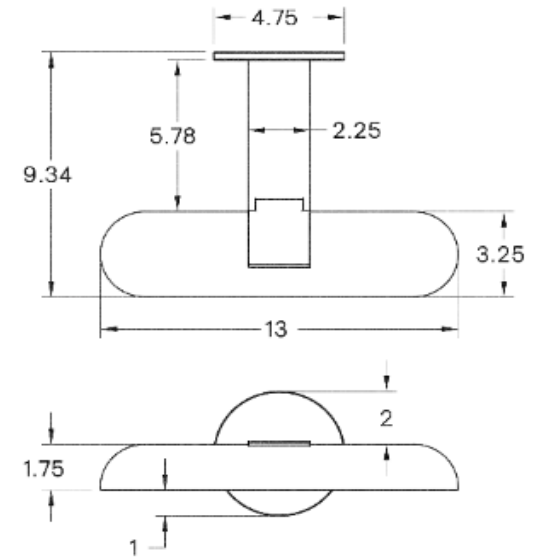

Gesso Sconce 13"

ALLIED MAKER

WAL-090

DESCRIPTION

Introducing the Gesso Sconce, a versatile lighting fixture that embodies the essence of an art lamp, wall washer, or vanity sconce. Its wide downward spread of light is beautifully diffused by an embedded frosted glass sheet, offering a flattering and evenly distributed glow. Crafted from a single piece of solid brass, the sconce boasts an impressive milled shade that elegantly joins to the wall with a spring-tensioned swivel mechanism, allowing for precise adjustment of light angles and glare reduction. Gesso is the epitome of functionality and elegance, delivering practical lighting and showcasing exquisite craftsmanship.

LED+

DIMENSIONAL DRAWING

MATERIALS

Brass, Glass

MOUNTING

Universal

WEIGHT

12 lb