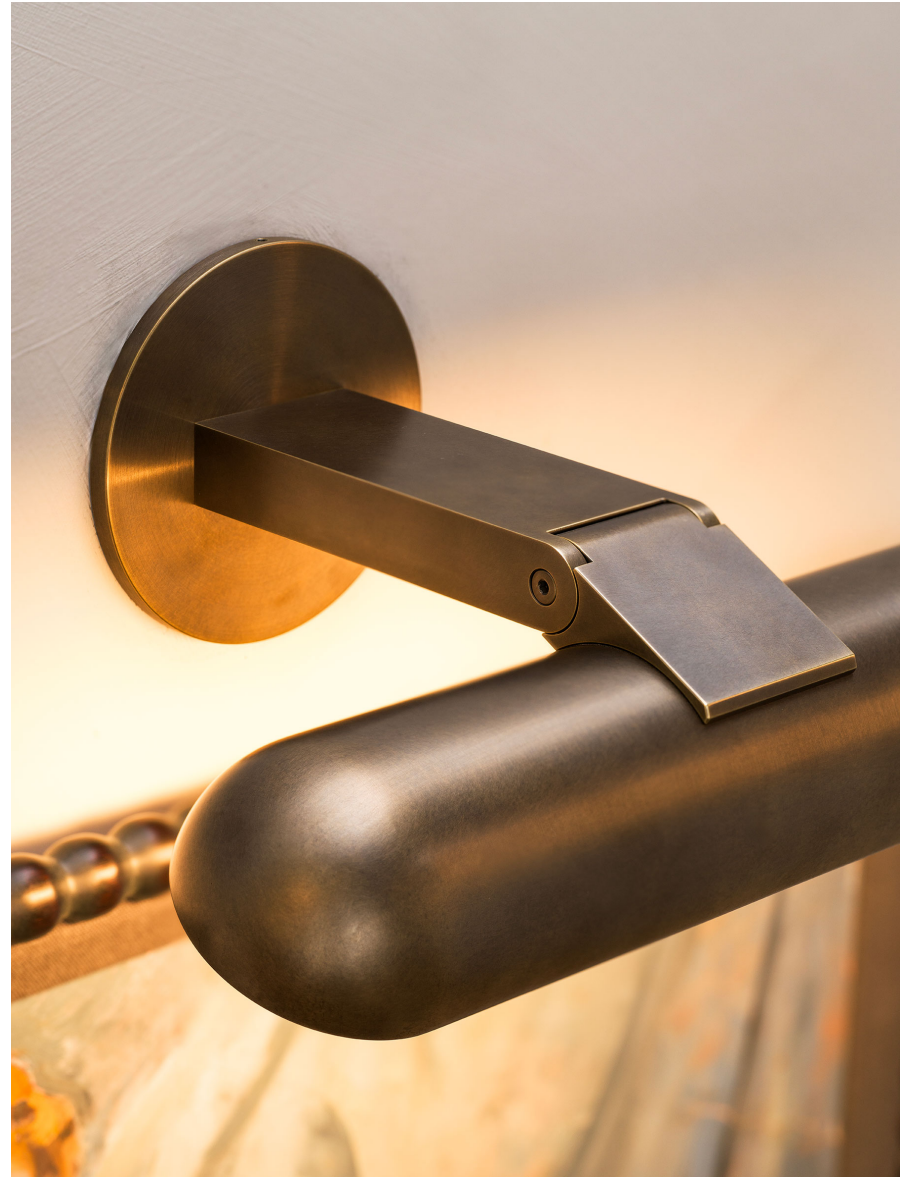

Gesso Sconce 13"

ALLIED MAKER

WAL-090

DESCRIPTION

Introducing the Gesso Sconce, a versatile lighting fixture that embodies the essence of an art lamp, wall washer, or vanity sconce. Its wide downward spread of light is beautifully diffused by an embedded frosted glass sheet, offering a flattering and evenly distributed glow. Crafted from a single piece of solid brass, the sconce boasts an impressive milled shade that elegantly joins to the wall with a spring-tensioned swivel mechanism, allowing for precise adjustment of light angles and glare reduction. Gesso is the epitome of functionality and elegance, delivering practical lighting and showcasing exquisite craftsmanship.

LED+

DIMENSIONAL DRAWING

MATERIALS

Brass, Glass

MOUNTING

Universal

WEIGHT

12 lb