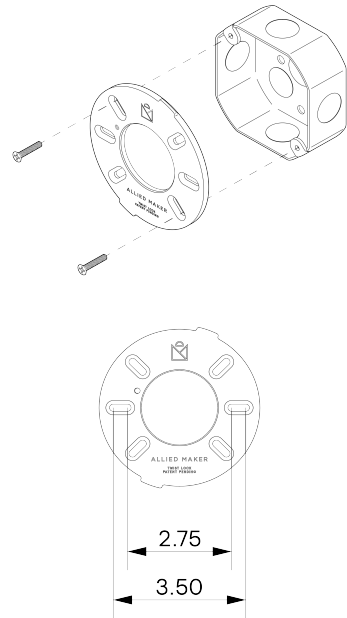

Gesso Sconce 13"

ALLIED MAKER

WAL-090

DESCRIPTION

Introducing the Gesso Sconce, a versatile lighting fixture that embodies the essence of an art lamp, wall washer, or vanity sconce. Its wide downward spread of light is beautifully diffused by an embedded frosted glass sheet, offering a flattering and evenly distributed glow. Crafted from a single piece of solid brass, the sconce boasts an impressive milled shade that elegantly joins to the wall with a spring-tensioned swivel mechanism, allowing for precise adjustment of light angles and glare reduction. Gesso is the epitome of functionality and elegance, delivering practical lighting and showcasing exquisite craftsmanship.

MOUNTING HARDWARE DIAGRAM

LAMPING

Integrated Low Voltage LED with Driver Included

LAMP QUANTITY

1

BRIGHTNESS

900 Lumens

DIMMING

LED+

DIMENSIONAL DRAWING

MATERIALS

Brass, Glass

MOUNTING

Universal

WEIGHT

12 lb