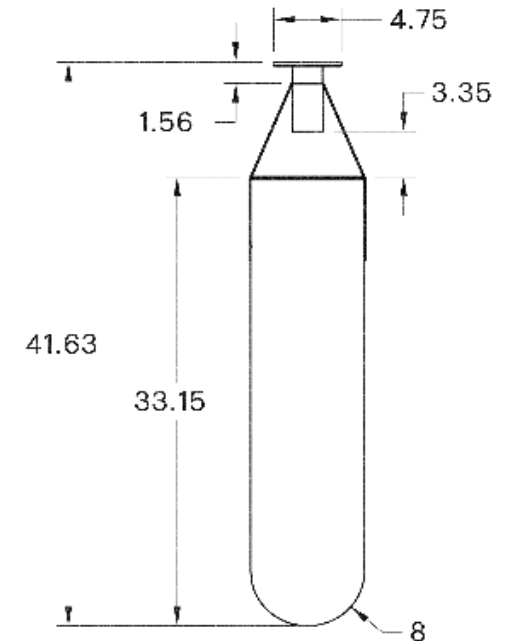

## BRIGHTNESS

520 Lumens

## MAX WATTAGE

9W

## DIMENSIONAL DRAWING