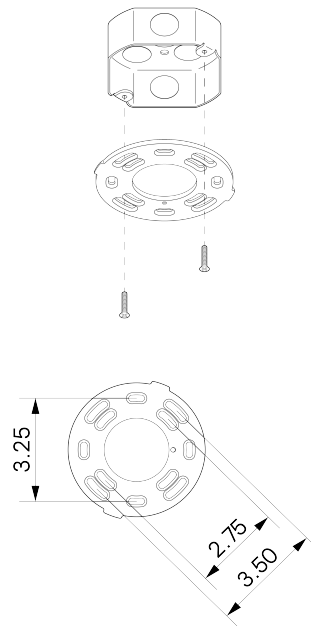

Flush Well 33"

DESCRIPTION

A spot bulb shoots light into a sandblasted Glass dome that is suspended by a leather strap and brass hardware. The fixture creates a warm glow inside the glass as well as casting dramatic shadows onto the ceiling.

MATERIALS

Brass, Glass, Leather

METAL FINISHES

Available in All Standard Metal Finishes

GLASS FINISHES

Clear to Smoked Gradient, Frosted, Frosted to Smoked Gradient, Smoked

MOUNTING HARDWARE DIAGRAM

MOUNTING

Universal

WEIGHT

21.25 lb

LAMPING

GU-10 Bi-Pin Base. Type MR16 Lamps

BULB INCLUDED (120V USA)

Emery Allen 7W GU10 Bulb

BULB INCLUDED (240V EU)

Emery Allen 7W GU10 240V Bulb

LAMP QUANTITY

1

BRIGHTNESS

520 Lumens

MAX WATTAGE

9W

DIMMING

Universal