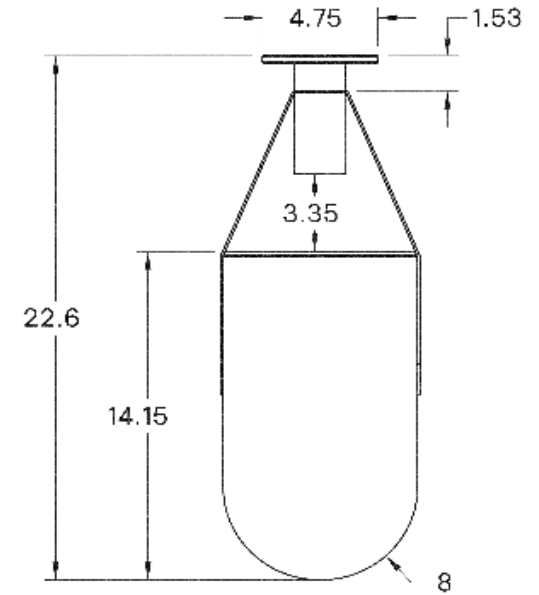

DIMENSIONAL DRAWING

CERTIFICATIONS

CE, Damp Locations, UL and cUL Certified