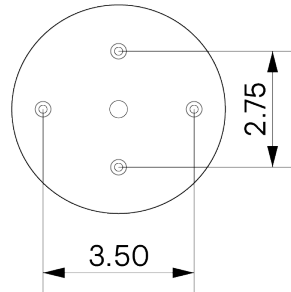

Flush Globe 16"

ALLIED MAKER

WAC-023

MATERIALS

Glass, Wood

GLASS FINISHES

Clear, Frosted, Matte White, Opal, Smoked

WOOD FINISHES

Available in All Standard Wood Finishes

MOUNTING HARDWARE DIAGRAM

MOUNTING

Universal

WEIGHT

14 lb

LAMPING

E26 or E27 Screw Base. Type A Lamps

BULB INCLUDED (120V USA)

Cree 75W Bulb

BULB INCLUDED (240V EU)

Emery Allen 8.5W 240V Bulb

LAMP QUANTITY

1

BRIGHTNESS

1600 Lumens

MAX WATTAGE

20W

DIMMING

Universal