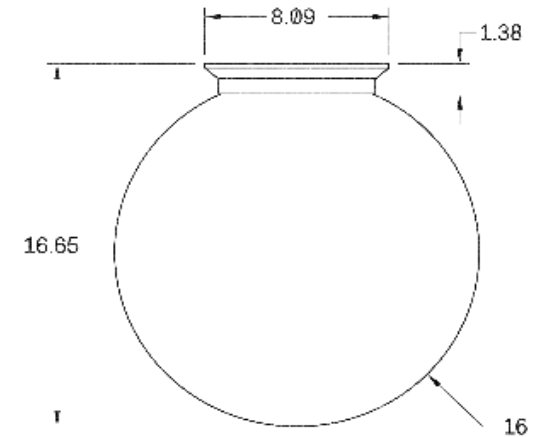

1

BRIGHTNESS

1600 Lumens

MAX WATTAGE

20W

DIMMING

Universal

DIMENSIONAL DRAWING