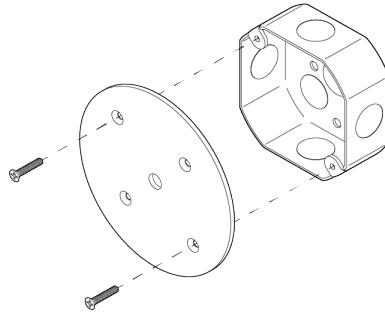

Flush Globe 16"

ALLIED MAKER

WAC-023

MATERIALS

Glass, Wood

GLASS FINISHES

Clear, Frosted, Matte White, Opal, Smoked

WOOD FINISHES

Available in All Standard Wood Finishes

MOUNTING HARDWARE DIAGRAM

MOUNTING

Universal

WEIGHT

14 lb

LAMPING

E26 or E27 Screw Base. Type A Lamps

BULB INCLUDED (120V USA)

Cree 75W Bulb

BULB INCLUDED (240V EU)

Emery Allen 8.5W 240V Bulb

LAMP QUANTITY

1

BRIGHTNESS

1600 Lumens

MAX WATTAGE

20W

DIMMING

Universal