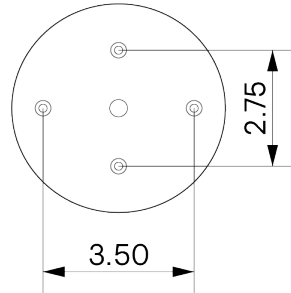

Flush Globe 08"

ALLIED MAKER

WAC-019

MATERIALS

Glass, Wood

GLASS FINISHES

Clear, Frosted, Matte White, Opal, Smoked

WOOD FINISHES

Available in All Standard Wood Finishes

MOUNTING HARDWARE DIAGRAM

MOUNTING

Universal

WEIGHT

5.75 lb

LAMPING

E26 or E27 Screw Base. Type A Lamps

BULB INCLUDED (120V USA)

Philips 9.5W Bulb

BULB INCLUDED (240V EU)

Emery Allen 8.5W 240V Bulb

LAMP QUANTITY

1

BRIGHTNESS

1100 Lumens

MAX WATTAGE

15W

DIMMING

Universal