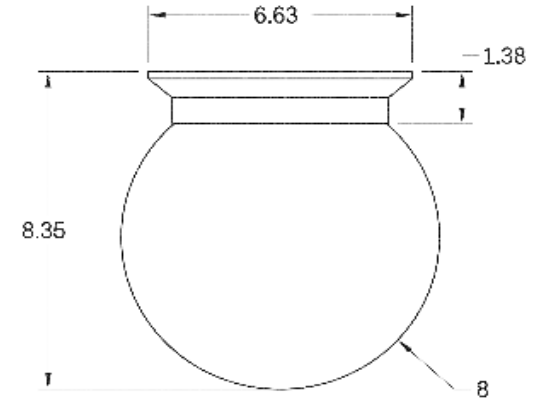

1

BRIGHTNESS

1100 Lumens

MAX WATTAGE

15W

DIMMING

Universal

DIMENSIONAL DRAWING