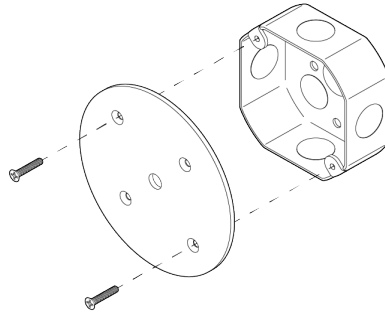

Flush Globe 08"

ALLIED MAKER

WAC-019

MATERIALS

Glass, Wood

GLASS FINISHES

Clear, Frosted, Matte White, Opal, Smoked

WOOD FINISHES

Available in All Standard Wood Finishes

MOUNTING HARDWARE DIAGRAM

MOUNTING

Universal

WEIGHT

5.75 lb

LAMPING

E26 or E27 Screw Base. Type A Lamps

BULB INCLUDED (120V USA)

Philips 9.5W Bulb

BULB INCLUDED (240V EU)

Emery Allen 8.5W 240V Bulb

LAMP QUANTITY

1

BRIGHTNESS

1100 Lumens

MAX WATTAGE

15W

DIMMING

Universal