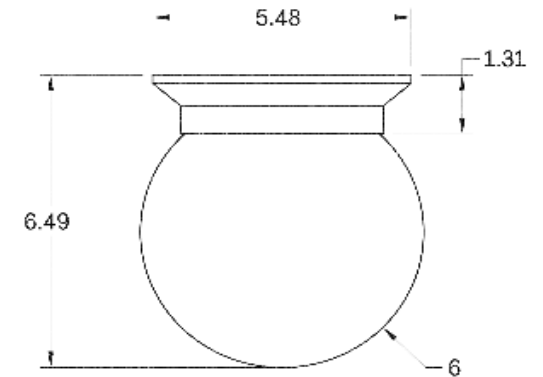

DIMENSIONAL DRAWING

CERTIFICATIONS

CE, Damp Locations, Outdoor and Wet Locations, UL and cUL Certified