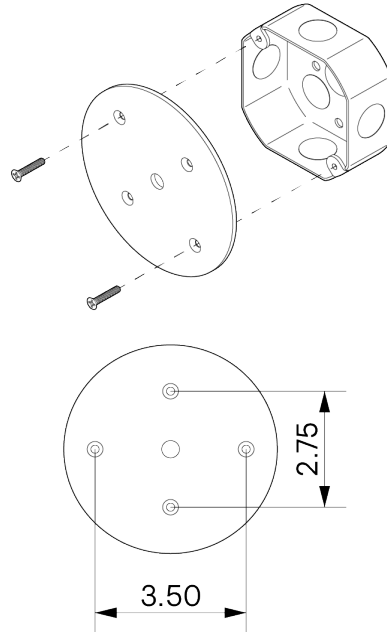

Flush Globe 06"

ALLIED MAKER

WAC-072

**MATERIALS**

Glass, Wood

**GLASS FINISHES**

Clear, Frosted, Matte White, Opal, Smoked

**WOOD FINISHES**

Available in All Standard Wood Finishes

**MOUNTING HARDWARE DIAGRAM**

**MOUNTING**

Universal

**WEIGHT**

4.5 lb

**LAMPING**

E26 or E27 Screw Base. Type A Lamps