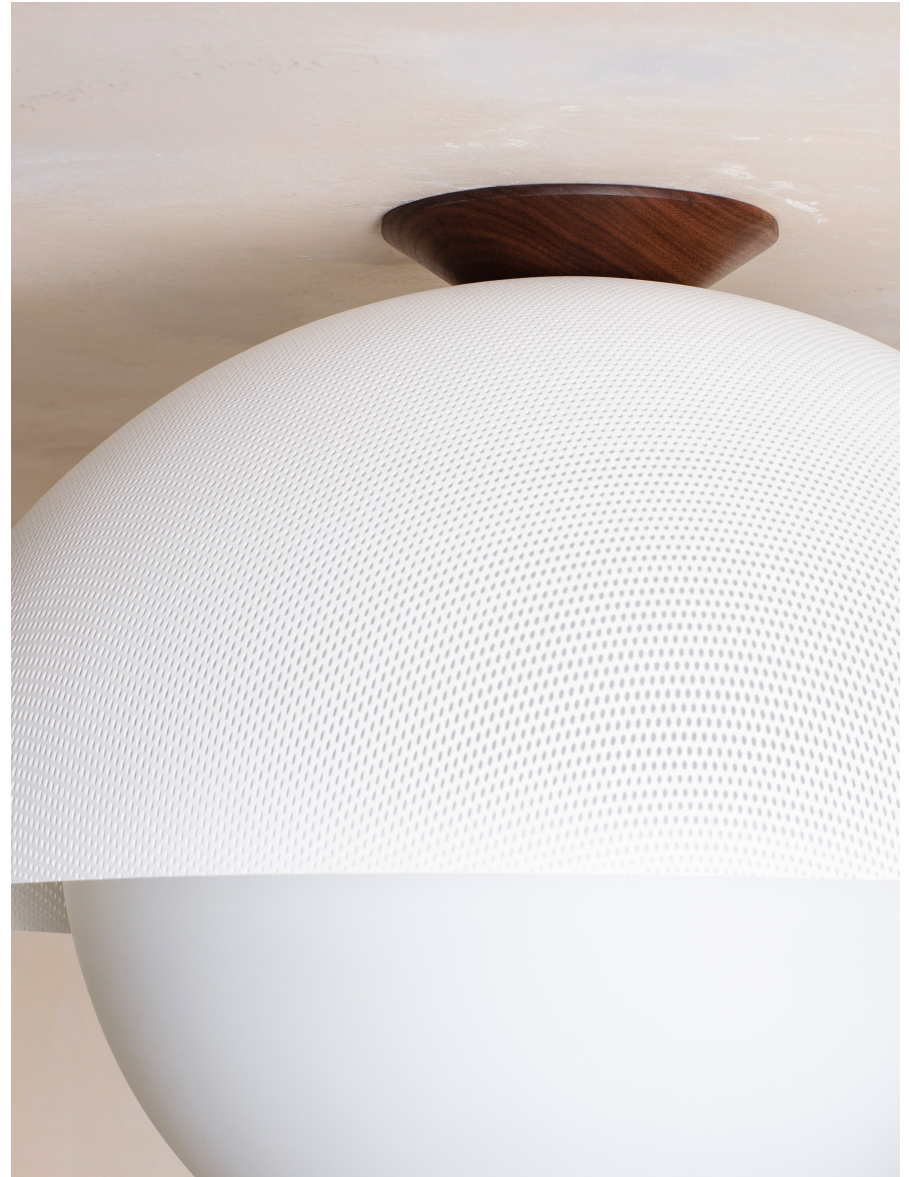

Flush Dome 20" Perforated

ALLIED MAKER

WAC-018

Flush Dome 20" Perforated

ALLIED MAKER

WAC-018

MATERIALS

Brass, Glass, Wood

METAL FINISHES

Available in All Standard Metal Finishes

GLASS FINISHES

Clear, Frosted, Matte White, Opal, Smoked

WOOD FINISHES

Available in All Standard Wood Finishes

MOUNTING HARDWARE DIAGRAM

MOUNTING

Universal

WEIGHT

22 lb

LAMPING

E26 or E27 Screw Base. Type A Lamps

BULB INCLUDED (120V USA)

Cree 75W Bulb

BULB INCLUDED (240V EU)