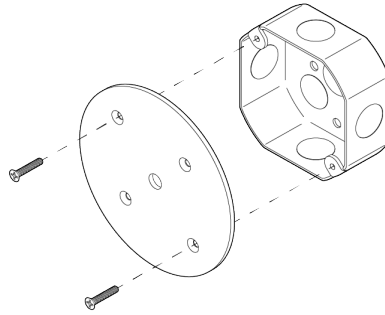

Flush Dome 20" Perforated

ALLIED MAKER

WAC-018

MATERIALS

Brass, Glass, Wood

METAL FINISHES

Available in All Standard Metal Finishes

GLASS FINISHES

Clear, Frosted, Matte White, Opal, Smoked

WOOD FINISHES

Available in All Standard Wood Finishes

MOUNTING HARDWARE DIAGRAM

MOUNTING

Universal

WEIGHT

22 lb

LAMPING

E26 or E27 Screw Base. Type A Lamps

BULB INCLUDED (120V USA)

Cree 75W Bulb

BULB INCLUDED (240V EU)

Emery Allen 8.5W 240V Bulb

LAMP QUANTITY

1

BRIGHTNESS

1600 Lumens

MAX WATTAGE

20W

DIMMING

Universal