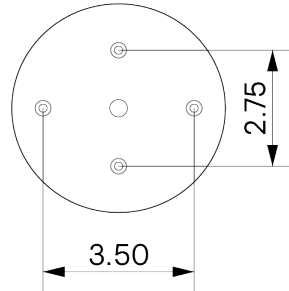

Flush Dome 20" Perforated

ALLIED MAKER

WAC-018

MATERIALS

Brass, Glass, Wood

METAL FINISHES

Available in All Standard Metal Finishes

GLASS FINISHES

Clear, Frosted, Matte White, Opal, Smoked

WOOD FINISHES

Available in All Standard Wood Finishes

MOUNTING HARDWARE DIAGRAM

MOUNTING

Universal

WEIGHT

22 lb

LAMPING

E26 or E27 Screw Base. Type A Lamps

BULB INCLUDED (120V USA)

Cree 75W Bulb

BULB INCLUDED (240V EU)

Emery Allen 8.5W 240V Bulb

LAMP QUANTITY

1

BRIGHTNESS

1600 Lumens

MAX WATTAGE

20W

DIMMING

Universal