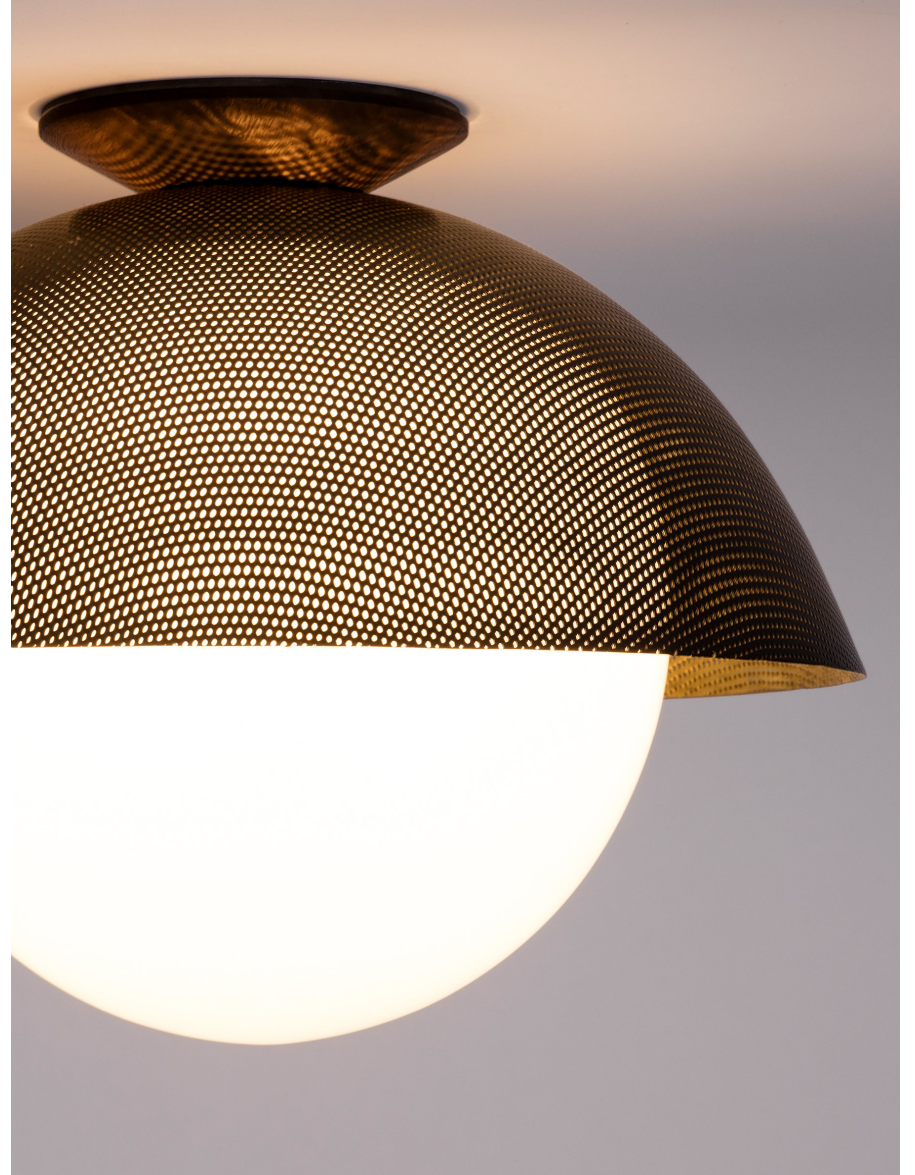

Flush Dome 14" Perforated

ALLIED MAKER

WAC-016

Flush Dome 14" Perforated

WAC-016

DESCRIPTION

This fixture features a 14" hand-spun brass perforated dome, with hand-blown glass that provides pleasant surface diffusion while also complimenting the light's overall form. The piece is finished with a wood canopy hand turned on a lathe and finished with natural oils.

MATERIALS

Brass, Glass, Wood

METAL FINISHES

Available in All Standard Metal Finishes

GLASS FINISHES

Clear, Frosted, Matte White, Opal, Smoked

WOOD FINISHES

Available in All Standard Wood Finishes

MOUNTING HARDWARE DIAGRAM

MOUNTING

Universal

WEIGHT

11.5 lb

LAMPING

E26 or E27 Screw Base. Type A Lamps

BULB INCLUDED (120V USA)

Cree 75W Bulb

BULB INCLUDED (240V EU)

Emery Allen 8.5W 240V Bulb

LAMP QUANTITY

1

BRIGHTNESS

1600 Lumens

MAX WATTAGE