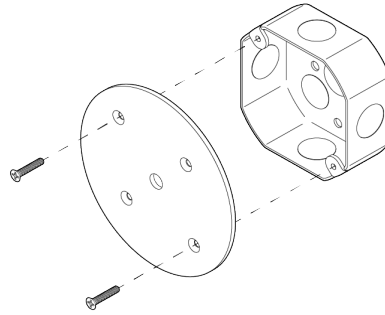

Flush Dome 14" Perforated

ALLIED MAKER

WAC-016

Flush Dome 14" Perforated

WAC-016

DESCRIPTION

This fixture features a 14" hand-spun brass perforated dome, with hand-blown glass that provides pleasant surface diffusion while also complimenting the light's overall form. The piece is finished with a wood canopy hand turned on a lathe and finished with natural oils.

MOUNTING HARDWARE DIAGRAM

MOUNTING

Universal

WEIGHT

11.5 lb

LAMPING

E26 or E27 Screw Base. Type A Lamps

BULB INCLUDED (120V USA)