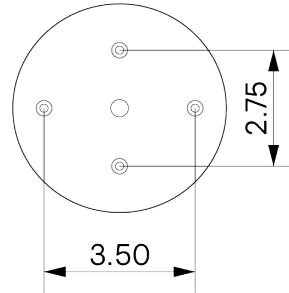

Flush Dome 14" Perforated

ALLIED MAKER

WAC-016

Flush Dome 14" Perforated

WAC-016

DESCRIPTION

This fixture features a 14" hand-spun brass perforated dome, with hand-blown glass that provides pleasant surface diffusion while also complimenting the light's overall form. The piece is finished with a wood canopy hand turned on a lathe and finished with natural oils.

MOUNTING HARDWARE DIAGRAM

MOUNTING

Universal

WEIGHT

11.5 lb

LAMPING

E26 or E27 Screw Base. Type A Lamps

BULB INCLUDED (120V USA)