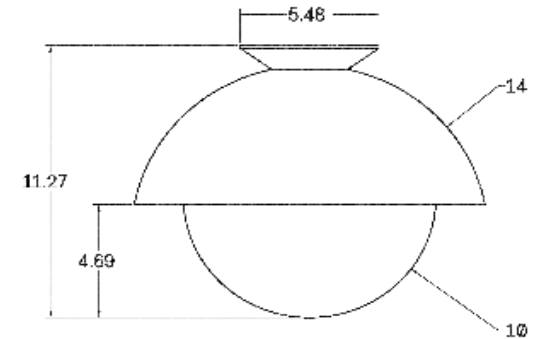

DIMENSIONAL DRAWING

CERTIFICATIONS

CE, Damp Locations, Outdoor and Wet Locations, UL and cUL Certified