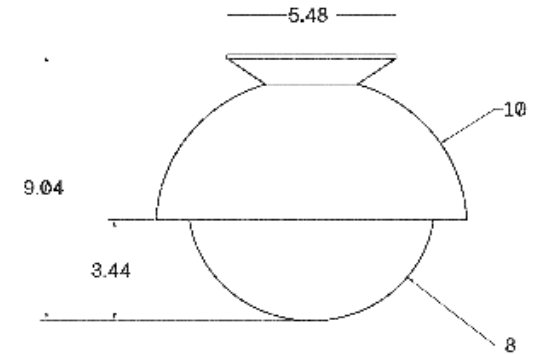

DIMENSIONAL DRAWING

CERTIFICATIONS

CE, Damp Locations, Outdoor and Wet Locations, UL and cUL Certified