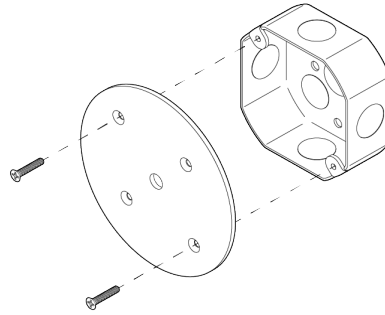

Flush Dome 10" Perforated

ALLIED MAKER

WAC-014

Flush Dome 10" Perforated

WAC-014

DESCRIPTION

This fixture features a 10" hand-spun brass perforated dome, with hand-blown glass that provides pleasant surface diffusion while also complimenting the light's overall form. The piece is finished with a wood canopy hand turned on a lathe and finished with natural oils.

MOUNTING HARDWARE DIAGRAM

MOUNTING

Universal

WEIGHT

7.5 lb

LAMPING

E26 or E27 Screw Base. Type A Lamps

BULB INCLUDED (120V USA)