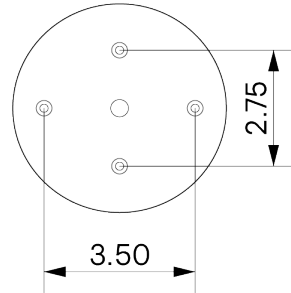

Flush Dome 10" Perforated

ALLIED MAKER

WAC-014

Flush Dome 10" Perforated

WAC-014

DESCRIPTION

This fixture features a 10" hand-spun brass perforated dome, with hand-blown glass that provides pleasant surface diffusion while also complimenting the light's overall form. The piece is finished with a wood canopy hand turned on a lathe and finished with natural oils.

MOUNTING HARDWARE DIAGRAM

MOUNTING

Universal

WEIGHT

7.5 lb

LAMPING

E26 or E27 Screw Base. Type A Lamps

BULB INCLUDED (120V USA)