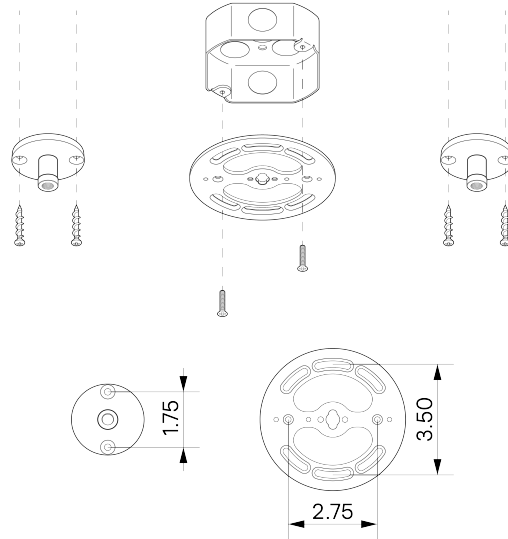

Available in All Standard Metal Finishes

GLASS FINISHES

Clear, Frosted, Matte White, Opal, Smoked

WOOD FINISHES

Available in All Standard Wood Finishes

MOUNTING HARDWARE DIAGRAM

MOUNTING	WEIGHT
Universal	40.25 lb

LAMPING

E26 or E27 Screw Base. Type A Lamps

BULB INCLUDED (120V USA)

Philips 9.5W Bulb

BULB INCLUDED (240V EU)

Emery Allen 8.5W 240V Bulb

LAMP QUANTITY

5